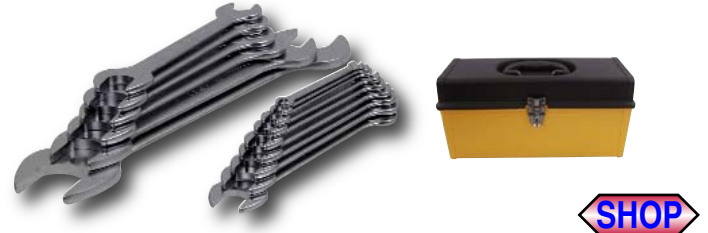

Wiha Open End Wrenches

- Made from 31CRV3 high performance tool steel
- Satin chromed sure grip body
- Precision formed for exact fit

- Made from 31CRV3 high performance tool steel
- Satin chromed sure grip body
- Precision formed for exact fit

350 90 Set 12 Piece Metric Open End Wrenches

Item No. 350 90 Includes:	
4.0 x 5.0, 5.0 x 5.5, 6.0 x 7.0, 8.0 x 9.0, 10.0 x 11.0, 12.0 x 13.0, 14.0 x 15.0, 16.0 x 17.0, 18.0 x 19.0, 21.0 x 23.0, 20.0 x 22.0, 24.0 x 26.0	lbs. 3.30

350 91 Set 11 Piece Inch Open End Wrenches In tool box

Item No. 350 91 Includes:	
1/4x5/16, 3/8x7/16, 7/16x1/2, 1/2x9/16, 5/8x11/16, 3/4x25/32, 13/16x7/8, 15/16x1, 1x1-1/8, 1-1/16x1-1/4, 1-1/8x1-5/16"	lbs. 8.92

350 99 Set 5 Piece Inch Open End Wrenches

Item No. 350 99 Includes:		lbs. 1.55
3/8x7/16, 1/2x9/16, 9/16x5/8, 11/16x3/4, 13/16x7/8"		