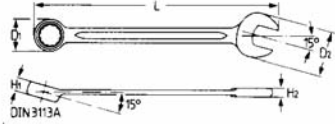

Wiha Combination Wrenches

SHOP

SHOP

400 Combination Wrenches Inch DIN 3113A/ISO 3318 - ISO 7738

Made from 31CRV3 high performance tool steel. Satin chromed sure grip body. Precision formed for exact fit.

Item No.	AF	OAL	OAL	H¹	H²	D¹	D²	lbs.	pkg.
	Inch	mm	Inch	mm	mm	mm	mm		
400 43	1/4	100	3.9	5.0	3.9	10.1	15.7	.03	10
400 44	5/16	120	4.7	5.9	4.4	12.9	19.0	.05	10
400 45	3/8	140	5.5	6.9	5.0	15.9	22.8	.09	10
400 46	7/16	150	5.9	7.4	5.2	17.3	25.4	.11	10
400 47	1/2	170	6.7	8.4	5.8	20.2	29.3	.14	10
400 48	9/16	180	7.1	8.9	6.1	21.6	31.2	.19	10
400 49	19/32	190	7.5	9.3	6.3	23.1	33.0	.21	10
400 50	5/8	200	7.8	9.8	6.6	24.6	34.5	.23	10
400 51	11/16	210	8.2	10.3	6.9	25.9	37.3	.30	10
400 52	3/4	230	9.0	11.1	7.3	28.8	40.4	.34	1
400 53	25/32	240	9.4	11.4	7.5	30.2	42.3	.39	1
400 54	13/16	250	9.8	11.7	7.7	31.7	44.2	.45	1
400 55	7/8	260	10.2	12.0	7.9	33.0	46.6	.51	1
400 56	15/16	280	11.0	12.7	8.3	35.8	50.1	.63	1
400 57	1	290	11.4	13.0	8.5	37.3	52.8	.65	1
400 58	1-1/16	310	12.2	13.6	8.9	40.2	55.9	.83	1
400 59	1-1/8	330	13.0	14.2	9.3	42.8	59.8	.98	1
400 60	1-1/4	360	14.1	15.2	9.9	47.2	66.9	1.31	1
400 61	1-5/16	360	14.1	15.2	9.9	47.2	66.9	1.28	1
400 62	1-3/8	400	15.7	22.8	14.1	54.6	77.5	2.56	1
400 63	1-7/16	400	15.7	22.8	14.1	54.6	77.5	2.38	1
400 64	1-1/2	400	15.7	22.8	14.1	54.6	77.5	2.33	1
400 65	1-5/8	450	17.6	25.8	15.8	62.1	83.7	3.19	1
400 66	1-3/4	500	19.6	28.8	17.5	69.6	93.1	4.44	1
400 67	1-13/16	500	19.6	28.8	17.5	69.6	93.1	4.31	1
400 68	2	540	21.2	31.2	18.9	75.6	102.6	5.72	1

Made from 31CRV3 high performance tool steel. Satin chromed sure grip body. Precision formed for exact fit. In roll up pouch

Item No.	OAL	OAL
	Inch	Inch
400 43	1/4	100
400 44	5/16	120
400 45	3/8	140
400 46	7/16	150
400 47	1/2	170
400 48	9/16	180
400 50	5/8	200
400 51	11/16	210
400 52	3/4	230
400 54	13/16	250
400 55	7/8	260
400 56	15/16	280
400 57	1	290
400 58	1-1/16	310
400 59	1-1/8	330

SHOP

400 91 Set 12 Piece Inch Combination Wrenches