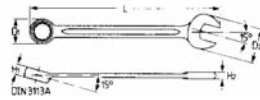

Wiha Soft Grip Wrenches

- Made from 31CRV3 high performance tool steel
- Soft grip body
- Precision formed for exact fit

SHOP

500 Soft Grip Wrenches Inch DIN 3113A/ISO 3318 - ISO 7738

Item No.	AF	OAL	OAL	H ¹	H ²	D ¹	D ²	↔	↔
	Inch	mm	Inch	mm	mm	mm	mm	lbs.	pkg.
500 43	1/4	100	3.9	5.0	3.9	10.1	15.7	.03	1
500 44	5/16	120	4.7	5.9	4.4	12.9	19.0	.05	1
500 45	3/8	140	5.5	6.9	5.0	15.9	22.8	.09	1
500 46	7/16	150	5.9	7.4	5.2	17.3	25.4	.11	1
500 47	1/2	170	6.7	8.4	5.8	20.2	29.3	.14	1
500 48	9/16	180	7.1	8.9	6.1	21.6	31.2	.19	1
500 50	5/8	200	7.8	9.8	6.6	24.6	34.5	.23	1
500 51	11/16	210	8.2	10.3	6.9	25.9	37.3	.30	1
500 52	3/4	230	9.0	11.1	7.3	28.8	40.4	.34	1
500 54	13/16	250	9.8	11.7	7.7	31.7	44.2	.45	1
500 55	7/8	260	10.2	12.0	7.9	33.0	46.6	.51	1
500 56	15/16	280	11.0	12.7	8.3	35.8	50.1	.63	1
500 57	1	290	11.4	13.0	8.5	37.3	52.8	.65	1
500 58	1-1/16	310	12.2	13.6	8.9	40.2	55.9	.83	1
500 59	1-1/8	330	13.0	14.2	9.3	42.8	59.8	.98	1

- Made from 31CRV3 high performance tool steel
- Precision formed for exact fit
- Soft grip body

SHOP

500 Soft Grip Wrenches Metric DIN 3113A/ISO 3318 - ISO 7738

Item No.	MM	OAL	OAL	H ¹	H ²	D ¹	D ²	↔	↔
	mm	mm	Inch	mm	mm	mm	mm	lbs.	pkg.
500 04	8.0	120	4.7	5.9	4.4	12.9	19.0	.05	1
500 05	9.0	130	5.1	6.4	4.7	14.5	20.9	.07	1
500 06	10.0	140	5.5	6.9	5.0	15.9	22.8	.09	1
500 07	11.0	150	5.9	7.4	5.2	17.3	25.4	.11	1
500 08	12.0	160	6.3	7.9	5.5	18.7	26.7	.13	1
500 09	13.0	170	6.7	8.4	5.8	20.2	29.3	.14	1
500 11	14.0	180	7.1	8.9	6.1	21.6	31.2	.19	1
500 12	15.0	190	7.5	9.3	6.3	23.1	33.0	.21	1
500 13	16.0	200	7.8	9.8	6.6	24.6	34.5	.23	1
500 14	17.0	210	8.2	10.3	6.9	25.4	37.3	.30	1
500 15	18.0	220	8.6	10.8	7.1	27.4	38.4	.32	1
500 16	19.0	230	9.0	11.1	7.3	28.8	40.4	.34	1
500 17	20.0	240	9.4	11.4	7.5	30.2	42.3	.39	1
500 19	22.0	260	10.2	12.0	7.9	33.0	46.6	.51	1
500 27	24.0	280	11.0	12.7	8.3	35.8	50.1	.62	1