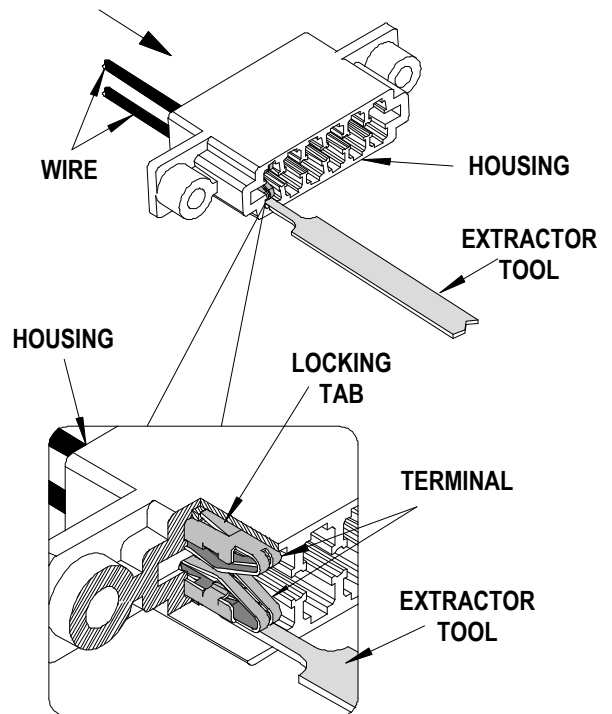

SCOPE

Products: KK ® 3.96mm (.156 in) pitch Crimp Terminals

Terminal Series No	Description	Housings Series No	Terminal Order No.			
1797	KK ® 3.96mm (.156 in) pitch Bifurcated Terminals	1796	08-01-0101	08-01-0102	08-01-0105	08-01-0106
			08-01-0121	08-01-0122	08-01-0123	08-01-0124
			08-03-0101	08-03-0102	08-05-0103	08-05-0104
			08-05-0105	08-06-0101	08-06-0102	08-06-0105
			08-06-0106	08-07-0101	08-07-0102	
1799	KK ® 3.96mm (.156 in) pitch Right Angle Terminal	2139, 41696, 52213 and 52266	08-30-0109	08-30-0110	08-34-0105	08-34-0106
			08-34-0109	08-35-0105	08-35-0106	
4366	KK ® 3.96mm (.156 in) pitch Straight-On Dualcon TM Terminals	4338	08-03-0303	08-03-0304	08-05-0301	08-05-0302
			08-05-0305	40-01-1194	50-36-1873	
4573	KK ® 3.96mm (.156 in) pitch Cantilever Straight-On Terminals	4338	08-03-0305	08-03-0306	08-05-0303	08-05-0304
			50-36-2431	50-36-2432		

OPERATION:

- Push the terminal forward in the arrow direction before using the Extractor Tool as shown in Figure 1. Insert the Extractor Tool into the slot on the bottom or top of the connector housing.

Figure 1

- Depress the terminal locking tabs, push the terminal back through the Connector slot and pull the terminated wire out in the arrow direction as shown in Figure 2.

Figure 2

CAUTION: Molex specifications are valid only when used with Molex terminals, applicators and tooling.