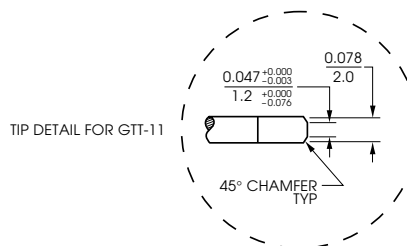

INSULATED TUNING TOOLS

HARDENED AND PLATED STEEL TIPS

TOUGH MOLDED PLASTIC BODIES

MODELS GTT-5, GTT-5G, (Nylon Bodies) MODELS GTT-6, GTT-6G, (Antistatic Bodies)

MODEL GTT-5X (All Nylon) MODEL GTT-6X (All Antistatic)

MODEL GTT-5XL (All Nylon, Long Shaft) MODEL GTT-6XL (All Antistatic, Long Shaft)

MODEL GTT-7 (Nylon Body) MODEL GTT-8 (Antistatic Body)

MODEL GTT-9, GTT-11 (Nylon Body) MODEL GTT-10, GTT-12 (Antistatic Body)

MODEL JFD-7104-8A

MODEL JFD-7104-9

All dimensions are in /mm.