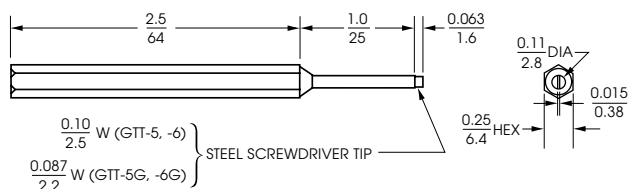

INSULATED TUNING TOOLS

HARDENED AND PLATED STEEL TIPS

TOUGH MOLDED PLASTIC BODIES

MODELS GTT-5, GTT-5G, (Nylon Bodies) MODELS GTT-6, GTT-6G, (Antistatic Bodies)

MODEL GTT-5X (All Nylon) MODEL GTT-6X (All Antistatic)

MODEL GTT-5XL (All Nylon, Long Shaft) MODEL GTT-6XL (All Antistatic, Long Shaft)

MODEL GTT-7 (Nylon Body) MODEL GTT-8 (Antistatic Body)

MODEL GTT-9, GTT-11 (Nylon Body) MODEL GTT-10, GTT-12 (Antistatic Body)