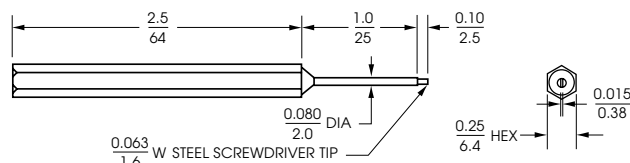

INSULATED TUNING TOOLS

HARDENED AND PLATED STEEL TIPS

TOUGH MOLDED PLASTIC BODIES

MODELS GTT-5, GTT-5G, (Nylon Bodies) MODELS GTT-6, GTT-6G, (Antistatic Bodies)

MODEL GTT-5X (All Nylon) MODEL GTT-6X (All Antistatic)

MODEL GTT-5XL (All Nylon, Long Shaft) MODEL GTT-6XL (All Antistatic, Long Shaft)

MODEL GTT-7 (Nylon Body) MODEL GTT-8 (Antistatic Body)

MODEL GTT-9, GTT-11 (Nylon Body) MODEL GTT-10, GTT-12 (Antistatic Body)