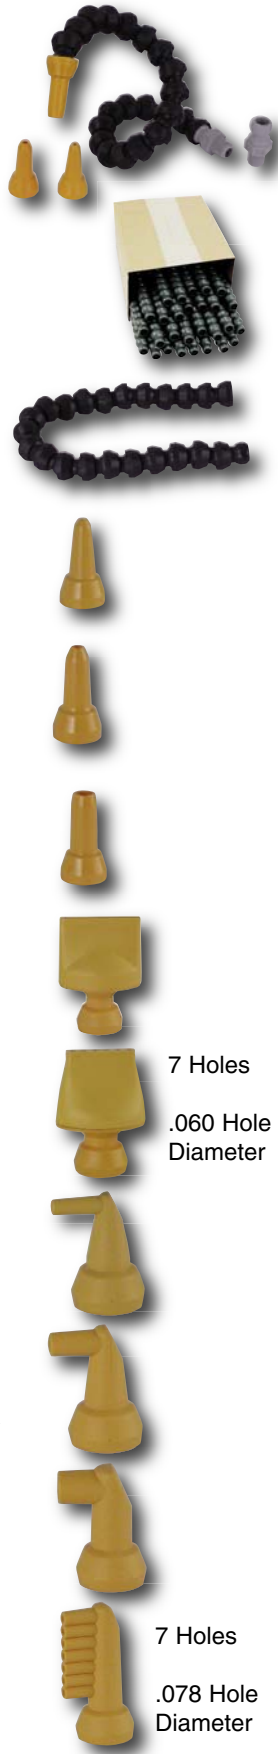

344 08 7/32" Nozzle

1/4" - Nozzle Ø 5.6mm - 7/32". lbs. .02

Item No. Dia. pkg. SHOP
344 08 5.6mm/.22" 1

344 10 Straight Flat Nozzle

1/4" - Flat Nozzle 24mm wide. lbs. .03

Item No. Width pkg. SHOP
344 10 24mm/.94" 1

344 12 Straight Multi Hole Nozzle

1/4" - Multi Hole Nozzle. lbs. .02

Item No. Width pkg. SHOP
344 12 24mm/.94" 1

344 14 1/16" Nozzle 90° Bend 1/4" -

Angular Nozzle Ø 1.6mm-1/16". lbs. .02

Item No. Dia. pkg. SHOP
344 14 1.6mm/.620" 1

344 16 1/8" Nozzle 90° Bend 1/4" -

Angular Nozzle Ø 3.2mm-1/8". lbs. .02

Item No. Dia. pkg. SHOP
344 16 3.2mm/.125" 1

344 18 7/32" Nozzle 90° Bend 1/4" -

Angular Nozzle Ø 5.6mm-7/32". lbs. .02

Item No. Dia. pkg. SHOP
344 18 5.6mm/.22" 1

344 20 Multi Hole Spray Bar 1/4" -

Right Angle Multi Hole Nozzle. lbs. .02

Item No. Width pkg. SHOP
344 20 24mm/.94" 1

344 32 Adapter for LcLn-1/4" lbs. .02

Item No. OAL pkg. SHOP
344 32 7x2mm 1

344 34 Male Double End Segment