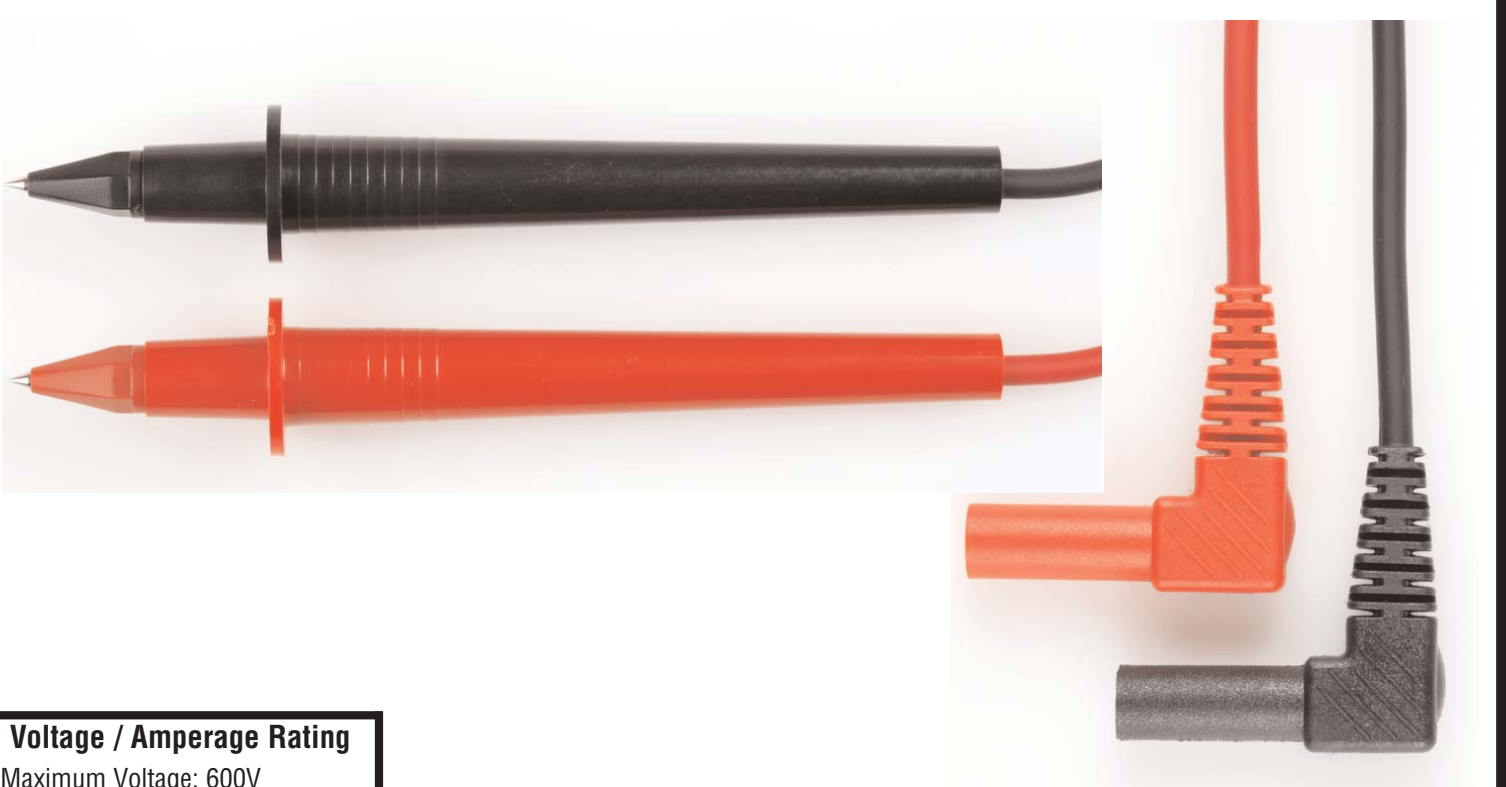

A040

Standard Vinyl Test lead SET (PVC INSULATION)

Copyright © 2008 Test Products International, Inc.

Voltage / Amperage Rating

Maximum Voltage: 600V
Maximum Amperage: 10A

Agency Listing

cULus 61010
IEC 61010

Category Rating

CAT II 600V

Insulation Material

PVC

Dimensions

Lead Length: 47.24 inches
(1200mm)
Prod Length: 0.635 inches
(16.13mm)
Jaw Opening: N/A

Type

4mm fixed right angle
male banana plug