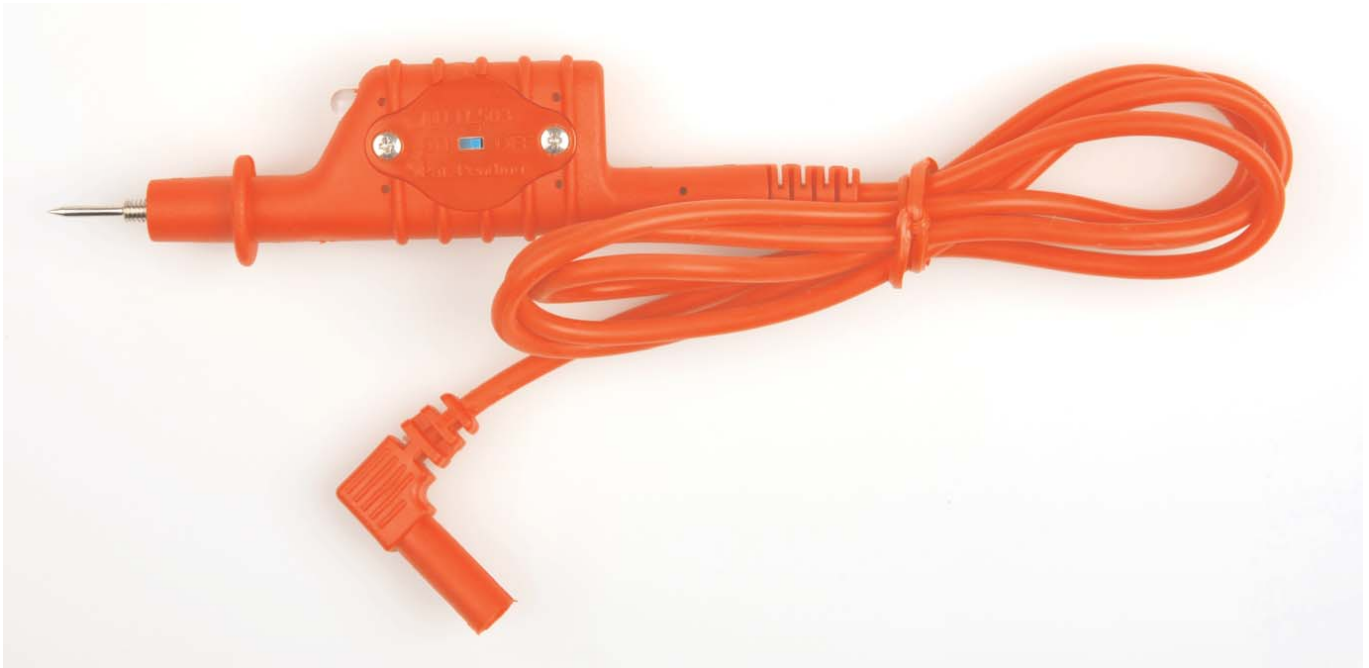

A035 LIGHTED TEST LEAD

Voltage / Amperage Rating

Maximum Voltage: 1000V
Maximum Amperage: 10mA

Copyright © 2008 Test Products International, Inc.

Agency Listing

Cul us 61010
IEC 61010

Category Rating

CAT III 1000V

Insulation Material

Silicone

Dimensions

Lead Length: 1080.00mm
Prod Length: 16.00mm
Jaw Opening:

Type

0.16" (4.0mm)
Shutter Plug