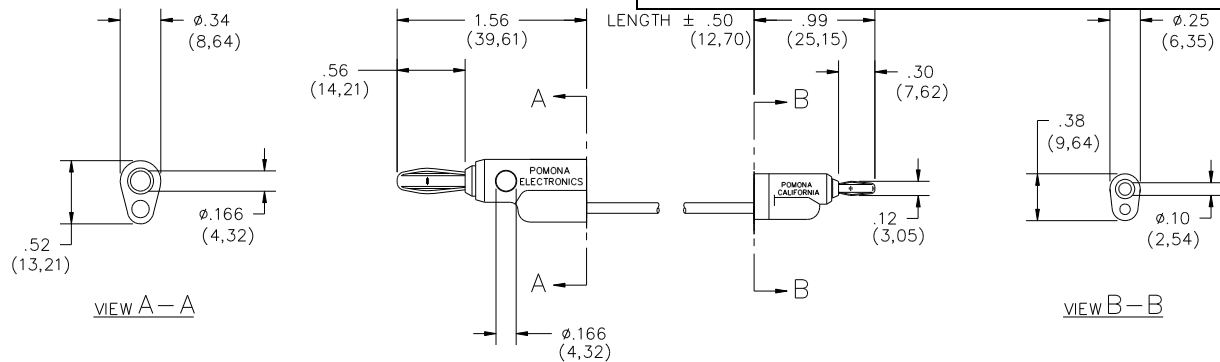

Model 3014 Stacking Banana Plug To Miniature Stacking Banana Plug

FEATURES:

- Converts a standard Banana Jack to a Mini Banana Plug or converts a Mini Banana Jack to a standard Banana Plug.
- Cross stacking type Banana Jack, vertical stacking Banana and Mini Banana Plug.

MATERIALS:

Conn: Stacking Banana Plug

Material: Spring, Beryllium Copper per QQ-C-533, Alloy 172, Cond. HT.

Plug Body – Brass per QQ-B-626, Alloy 360, ½ Hard.

Finish: Nickel plated per QQ-N-290, Class 2, 200/300 microinches.

Insulation: Polypropylene molded to plug body and wire. Color matches color of wire.

Marking: “POMONA ELECTRONICS POMONA CALIFORNIA.”

Wire: 20 AWG, stranding 41 x 36 t.c., PVC insulated, 2.1 (.087) O.D.

Color: See Ordering Information.

Marking: “POMONA 3014-XX-*”

Conn: Miniature Stacking Banana Plug

Material: Spring - Beryllium Copper per QQ-C-533, Alloy 172, Cond. HT.

Plug Body – Brass per QQ-B-626, Alloy 360, ½ Hard.

Finish: Gold plated per MIL-G-45204, Type II, Class 00 over electroless nickel

Insulation: Polypropylene molded to plug body and wire. Color matches color of wire.

Marking: “POMONA ELECTRONICS POMONA CALIFORNIA.”

RATINGS:

Operating Temperature: + 55°C. (+131°F.) Max.

Operating Voltage: Hand-held testing: 30VAC/60VDC Max.

Hands free testing in controlled voltage environments: 3000 WVDC Max.

Current: 5 Amperes

ORDERING INFORMATION: Model 3014-XX-*

XX = Cable Lengths, Standard Lengths. 36” (914), & 60” (1524).

Additional lengths and colors can be quoted upon request. *= Color, -0 Black, -2 Red.

All dimensions are in inches. Tolerances (except noted): .xx = ±.02” (.51 mm), .xxx = ±.005” (.127 mm).

All specifications are to the latest revisions. Specifications are subject to change without notice.

Registered trademarks are the property of their respective companies. Made in USA

6/9/99

SY/EH/LS

W:\pomona\grponly\Datasheet Updates\Updates 2005\d3014_1_02.doc

More drawings available at www.pomonaelectronics.com

Page 1 of 1