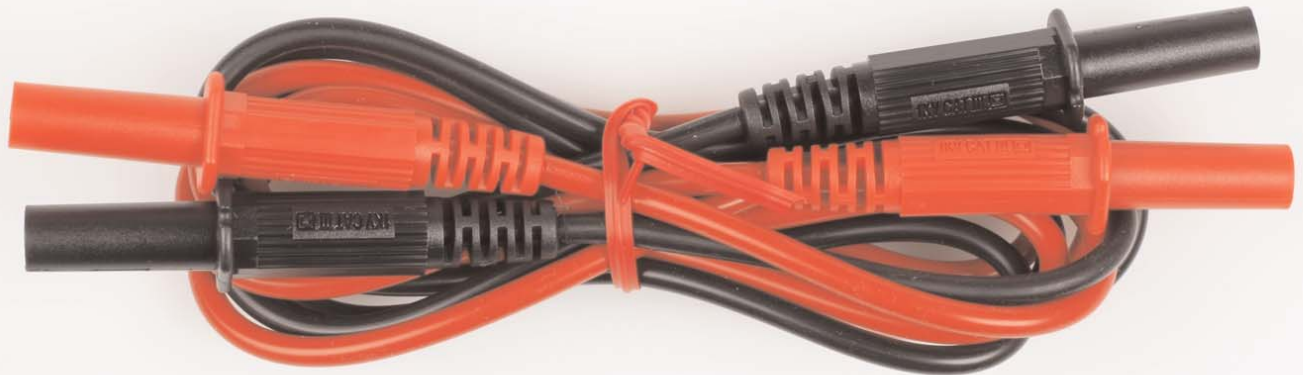

A079

Modular Silicone Test Lead Set (Fixed Shroud Plug to Fixed Shroud Plug)

Voltage / Amperage Rating

Maximum Voltage: 1000V
Maximum Amperage: 10A

Copyright © 2007 Test Products International, Inc.

Agency Listing

Cul us 61010
IEC 61010

Category Rating

CAT III 1000V

Insulation Material

Silicone

Dimensions

Lead Length: 47.2" (1.2m)
Wire Gauge: 18
Outside Diameter: 0.144"
(3.7mm)

Connection Type

0.16" (4.0mm)
Shroud plug &
0.16" 4.0mm
Shroud plug