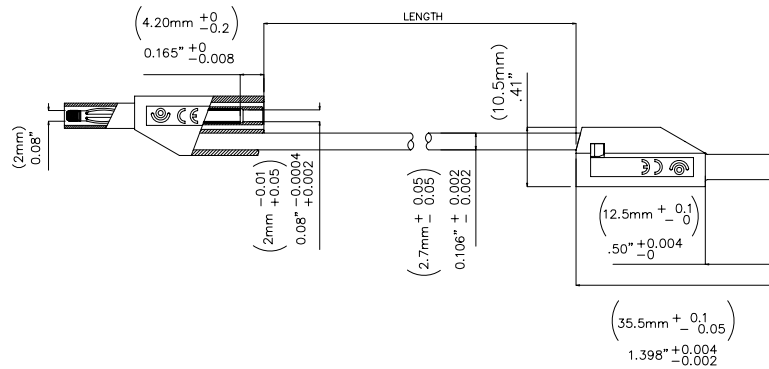

Model 72920
2mm SAFETY Sheathed Patch Cords

Features

- Multi-stacking 2mm safety sheathed male/male patch cord, PVC
- Rating: 600V Cat II
- 10A Max.

Materials

- Plug Body: Nickel Plated Brass
- Spring: Nickel plated Beryllium copper
- Spring tip: Polysulfone
- Insulation: Polpropylene.
- Wire Insulation: PVC.

Ordering Information

Model: 72920-Length-Color
 Lengths: 20 inch (50cm) or 39in (100mm)
 Colors: Black (-0) or Red (-2)

Specifications

Operating Temperature	-20 °C to +80 °C
Max Current	10A
Max Voltage	600 V CAT II
Max Resistance	15 m Ω at 20 inch 20 m Ω at 39 inch

All dimensions are in inches. Tolerances (except noted): .xx = ±.02" (.51 mm), .xxx = ±.005" (.127 mm). All specifications are to the latest revisions. Specifications are subject to change without notice. Registered trademarks are the property of their respective companies.