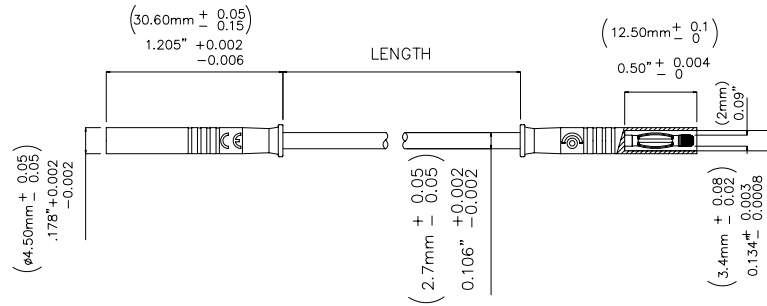

**Models 72919**  
**2mm SAFETY Sheathed Patch Cords**

**Features**

- 2mm Male to male straight fixed safety patch cord mates with 2mm jacks.

**Materials**

- Wire Insulation: PVC
- Plug Body: Nickel plated Brass
- Plug Insulation: Polypropylene
- Plug Tip Insulation: Polysulfone

**Ordering Information**

Model: 72919-Length-Color  
Available lengths: 20 inches (-20) or 39 inches (-39)  
Available colors: Black (-0) or red (-2)

**Specifications**

Max Current	10A
Max Voltage	33 Vrms / 70 Vdc
Temperature	-20° C + 80° C
Max Resistance	0.02Ω

**Where to Buy:** [www.pomonaelectronics.com](http://www.pomonaelectronics.com)

All dimensions are in inches. Tolerances (except noted): .xx = ±.02" (.51 mm), .xxx = ±.005" (.127 mm). All specifications are to the latest revisions. Specifications are subject to change without notice. Registered trademarks are the property of their respective companies.