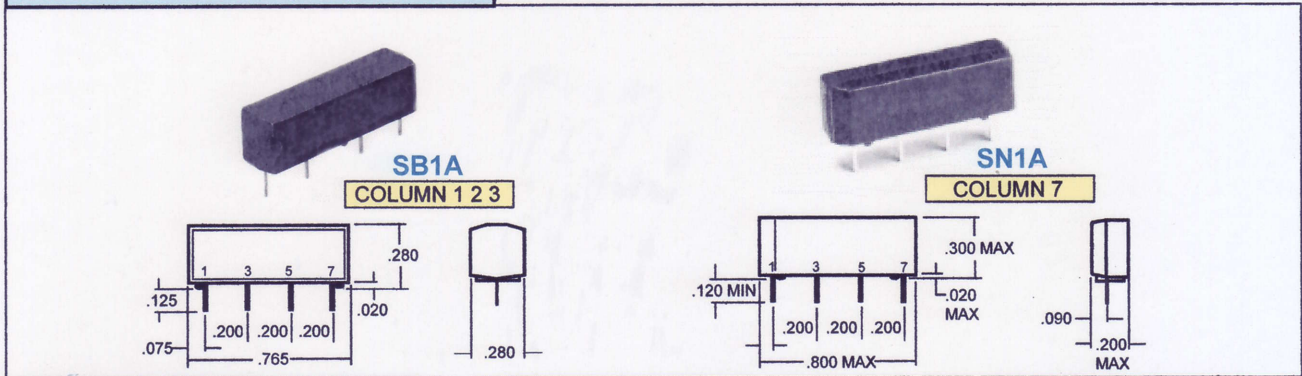

SERIES 30

REED RELAY

REED RELAYS SERIES 30

DIMENSIONS UNIT (INCH) CONTINUED

COIL RATINGS

NOMINAL COIL VOLTAGE	PICK UP VDC MAXIMUM @ 20 DEG. C	DROP OUT VDC MINIMUM @ 20 DEG. C	PART NUMBER						
			1 FORM A (SPST)	1 FORM B (SPST)	1 FORM A (SPST)	1 FORM A (SPST) HIGH POWER	1 FORM A (SPST) HIGH VOLTAGE	1 FORM C1 (SPDT)	1 FORM A (SPST)
5	3.8	0.5	SB1A05A	SB1B05B	SD1A05A	SD1A05D	SD1A05H	SC1C05	SN1A05A
12	8.0	1.0	SB1A12A	SB1B12B	SD1A12A	SD1A12D	SD1A12H	SC1C12	SN1A12A
24	16.0	2.0	SB1A24A	SB1B24B	SD1A24A	SD1A24D	SD1A24H	SC1C24	SN1A24A
COIL RESISTANCE + \ - 10% @ 20 DEG. C			500 850 2200	500 500 1750	500 500 2000	500 500 2000	500 500 2000	200 500 2000	500 1000 1400
FOOT PRINTS									
COLUMN NUMBER			1	2	3	4	5	6	7

ORDERING INFORMATION

GLOSSARY

- M - MAGNETIC SHIELD
- E - ELECTROSTATIC SHIELD
- ∧ - DIODE

SPECIAL NOTES

- () ADD THE NEEDED DASH NUMBER TO THE END OF THE PART NUMBER WHEN SPECIAL NEEDS ARE REQUIRED.
- (-1) MAGNETIC SHIELD
- (-2) MAGNETIC SHIELD & ELECTROSTATIC SHIELD (OFFERED ON SD TYPE ONLY)
- (-3) DIODE (OFFERED ON SB TYPE ONLY)
- (-4) DIODE & MAGNETIC SHIELD (OFFERED ON SB TYPE ONLY)