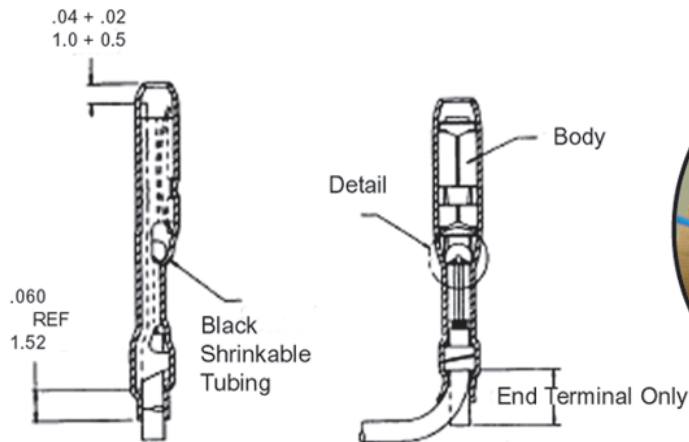

T120-1

Slip-On Contacts

- Reels of slip-on contacts. 5" apart
- Slips onto .025" square posts
- 28 gage PVC insulated blue wire
- Temperature Range: -310 to 221°F (-190 to 105°C)

Part No.	Contact Description	Package Quantity.
T120-1/50	installed on wire	Reel of 50
T120-1/250	installed on wire	Reel of 250