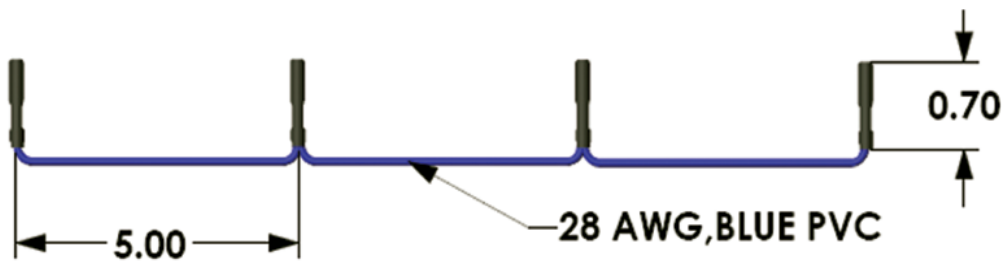

T120-1

Slip-On Contacts

- Reels of slip-on contacts. 5" apart
- Slips onto .025" square posts
- 28 gage PVC insulated blue wire
- Temperature Range: -310 to 221°F (-190 to 105°C)

Part No.	Contact Description	Package Quantity.
T120-1/50	installed on wire	Reel of 50
T120-1/250	installed on wire	Reel of 250