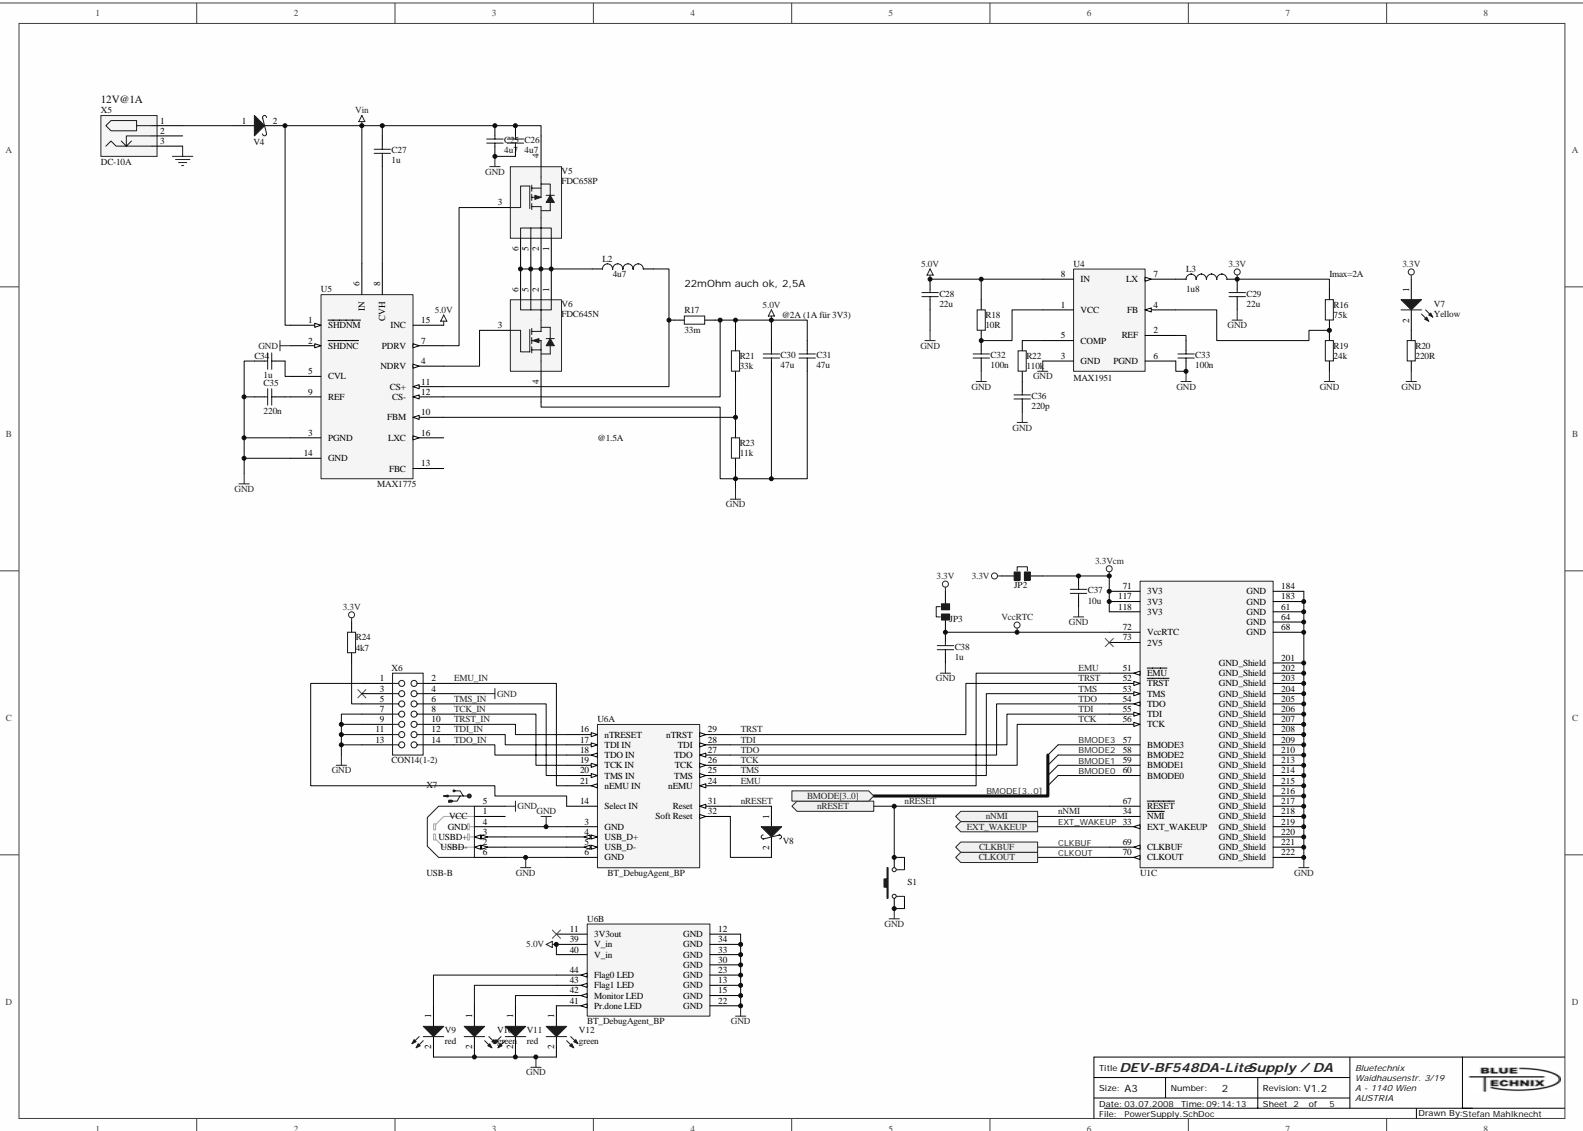

Title: DEV-BF548DA-Lite@oplevel			Bluetechnik Waldhausenstr. 3/19 A - 1140 Wien AUSTRIA		
Size: A3	Number: 1	Revision: V1.2	Date: 03.07.2008	Time: 09:14:12	
File: TopLevel.SchDoc			Drawn By: Daniel Sternmar		

Title: DEV-BF548DA-Lit+connectors			Bluetechnik Waldhausenstr. 3/19 A - 1140 Wien AUSTRIA	
Size: A3	Number: 3	Revision: V1.2	BLUETECHNIK	
Date: 03.07.2008	Time: 09:14:13	Sheet 3 of 5	Drawn By: Daniel Sternmar	
File: Connectors.SCHDOC				

Title: DEV-BF548DA-Lit Ethernet			Bluetech Waldhausenstr. 3/19 A - 1140 Wien AUSTRIA		
Size: A3	Number: 4	Revision: V1.2	Date: 03.07.2008 Time: 09:14:13		Sheet 4 of 5
File: Ethernet_SchDbp			Drawn By: Daniel Steiner		