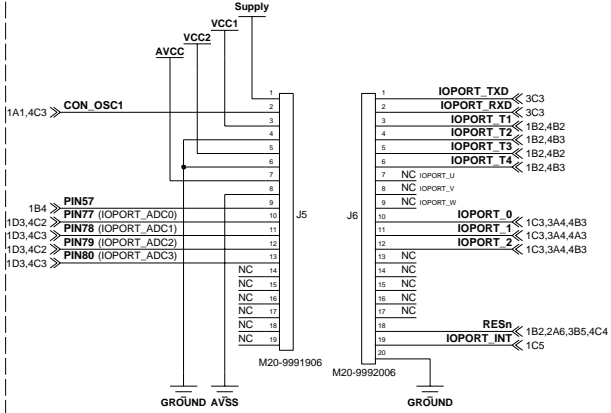

GENERIC HEADERS