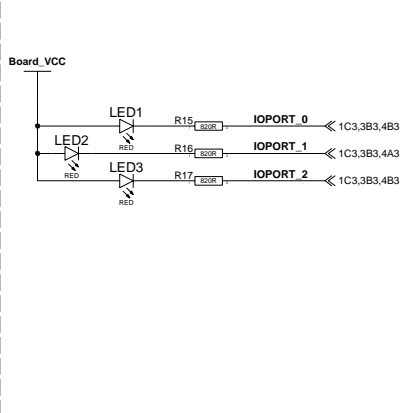

GENERIC HEADERS

LEDs

FLASH PROGRAMMING

SERIAL PORT

Emulator Socket

SIZE A4				
RENESAS TECHNOLOGY EUROPE LTD Dukes Meadow, Bourne End, Buckinghamshire UNITED KINGDOM				
SCHEMATIC TITLE		3DK38124		
SHEET TITLE				
Generic & FLASH connector, LEDs & Serial Port				
DRAWN BY	DATE	REV	DRAWING NUMBER	PAGE
DFI	20-Sep-04	2	D005612_04	3/4