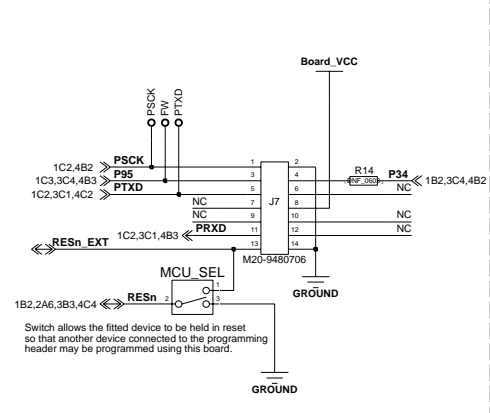

### SERIAL PORT

### Emulator Socket

SIZE A4				
<b>RENESAS TECHNOLOGY EUROPE LTD</b> Dukes Meadow, Bourne End, Buckinghamshire UNITED KINGDOM				
SCHEMATIC TITLE		3DK38124		
SHEET TITLE				
<b>Generic &amp; FLASH connector, LEDs &amp; Serial Port</b>				
DRAWN BY	DATE	REV	DRAWING NUMBER	PAGE
DFI	20-Sep-04	2	D005612_04	3/4