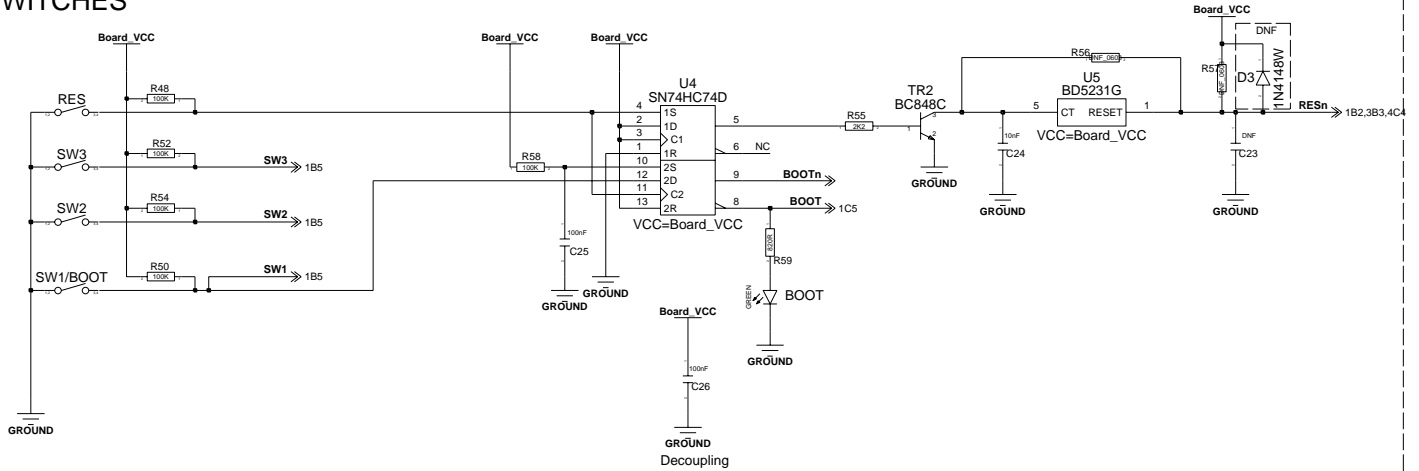

# PSU

SIZE A4			
<b>RENESAS TECHNOLOGY EUROPE LTD</b> Dukes Meadow, Bourne End, Buckinghamshire UNITED KINGDOM			
SCHEMATIC TITLE		3DK38124	
SHEET TITLE			
Switches and PSU			
DRAWN BY	DATE	REV	DRAWING NUMBER
DFI	20-Sep-04	2	D005612_04
			PAGE
			4

### SERIAL PORT