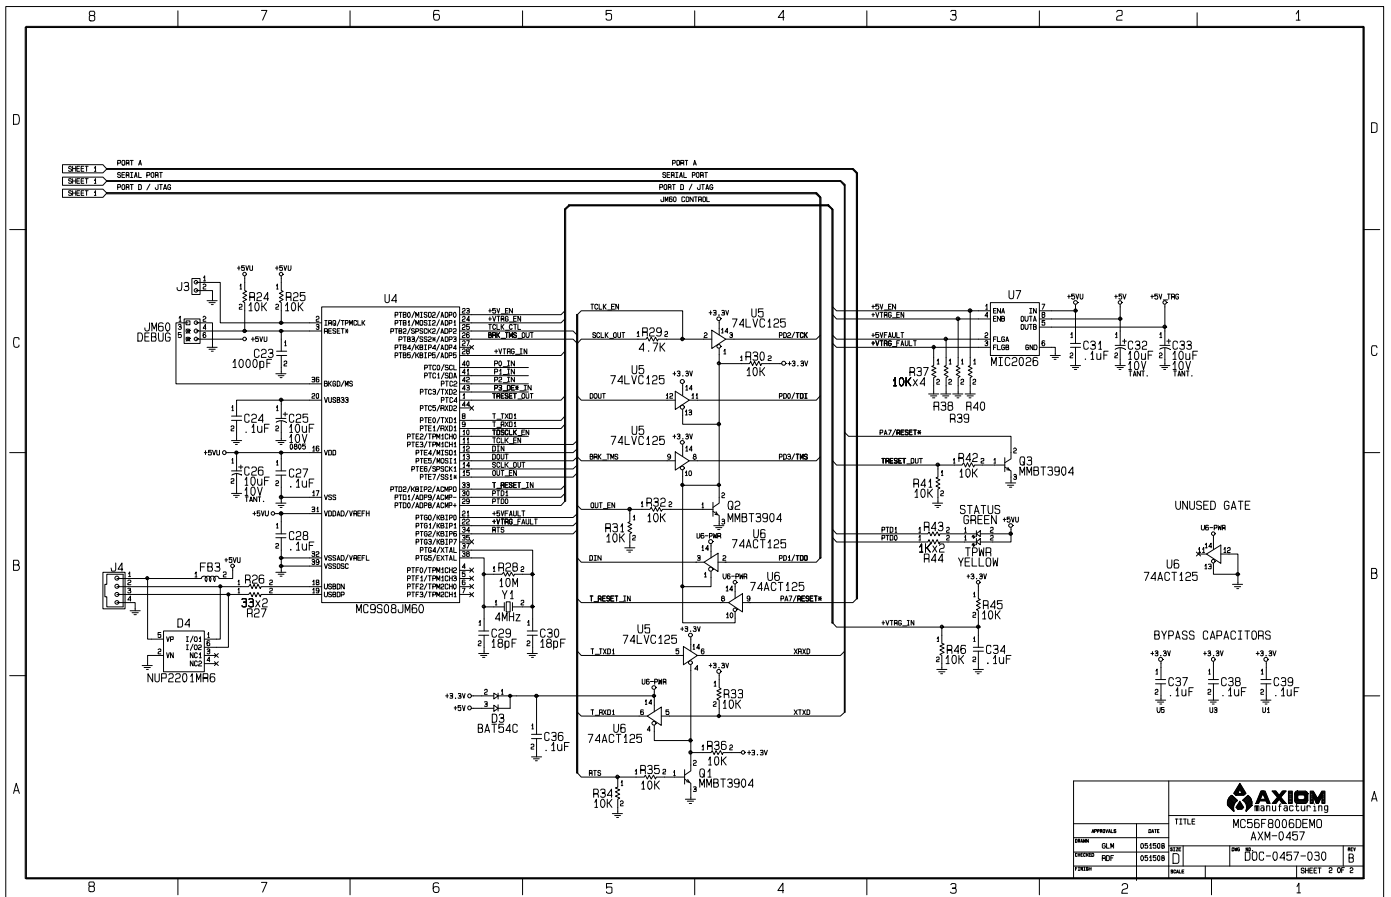

APPROVALS		DATE	TITLE
DESIGN	GLM	051508	MC56F8006DEMO
ENGINEERING	RFJ	051508	AXM-0457
PROJECT	RFJ		DUC-0457-030
			REV B

SHEET 1 OF 2

APPROVALS		DATE	TITLE	
DESIGN	GLM	051508	MC9S0806DEMO	
ENGINEER	RFJ	051508	AXM-0457	
PROJECT	RFJ		DOC-0457-030	REV B
				SHEET 2 OF 2