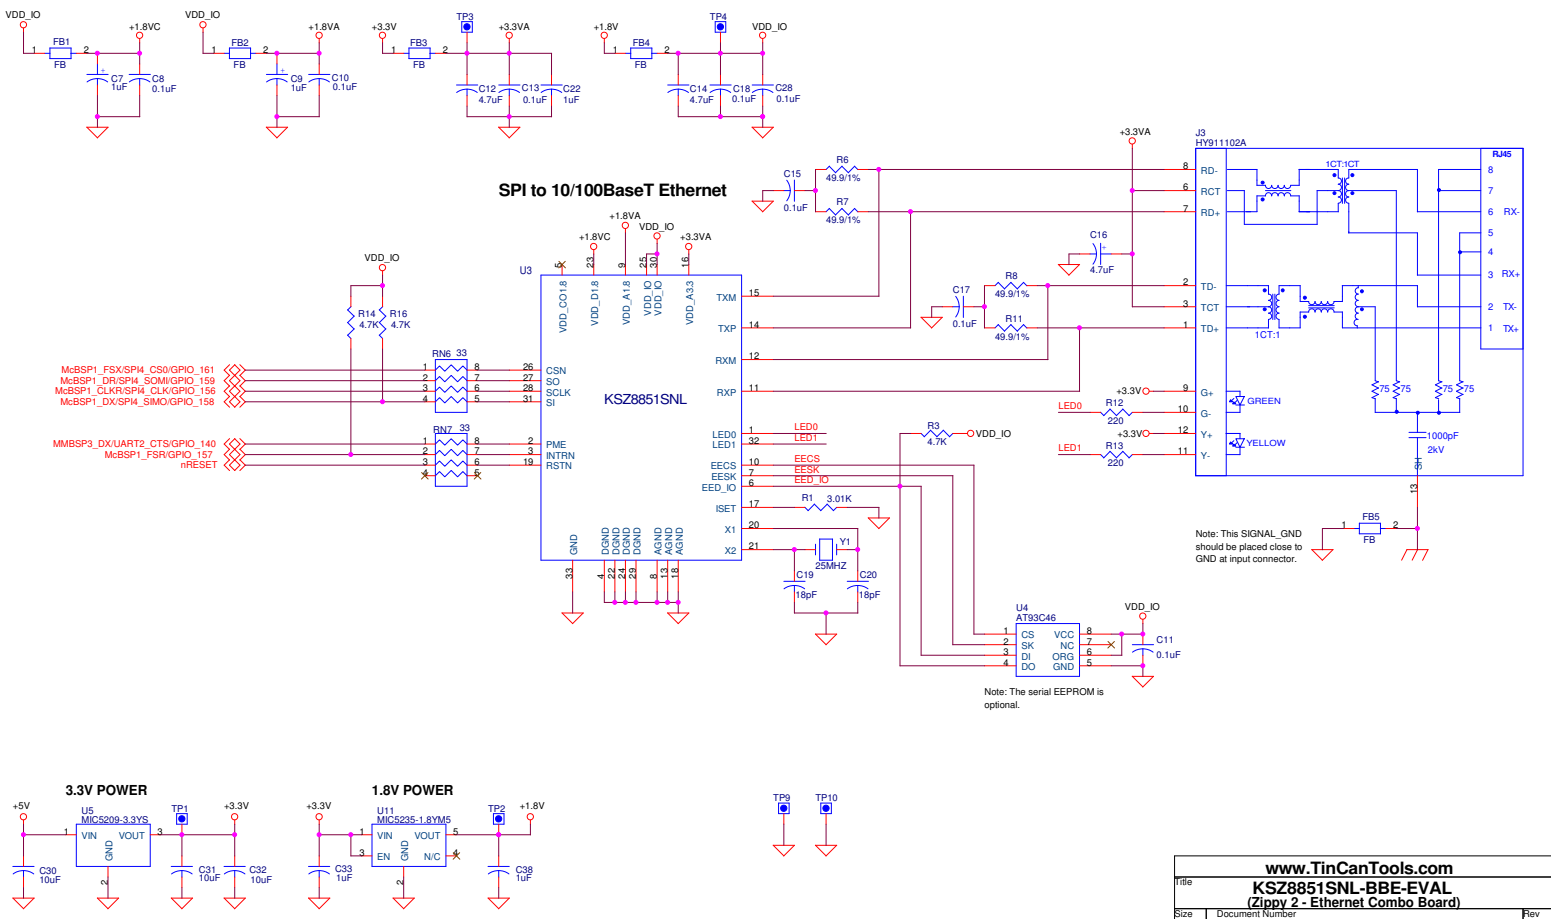

www.TinCanTools.com		
Title: KZ8851SNL-BBE-EVAL		
Document Number: Zippy 2 - Ethernet Combo Board		
Size: B	Document Number: Zippy II Rev-B	Rev: B
Date: Tuesday, October 13, 2009	Sheet: 1	of 3

www.TinCanTools.com			
Title: KSZ8851SNL-BBE-EVAL			
Document Number: Zippy 2 - Ethernet Combo Board			
Size: B	Date: Tuesday, October 13, 2009		Rev: B
Sheet: 2		of 3	

www.TinCanTools.com			
Title KSZ8851SNL-BBE-EVAL (Zippy 2 - Ethernet Combo Board)			
Size	Document Number	Rev	
B	Zippy II Rev-B	B	
Date:	Tuesday, October 13, 2009	Sheet	3 of 3