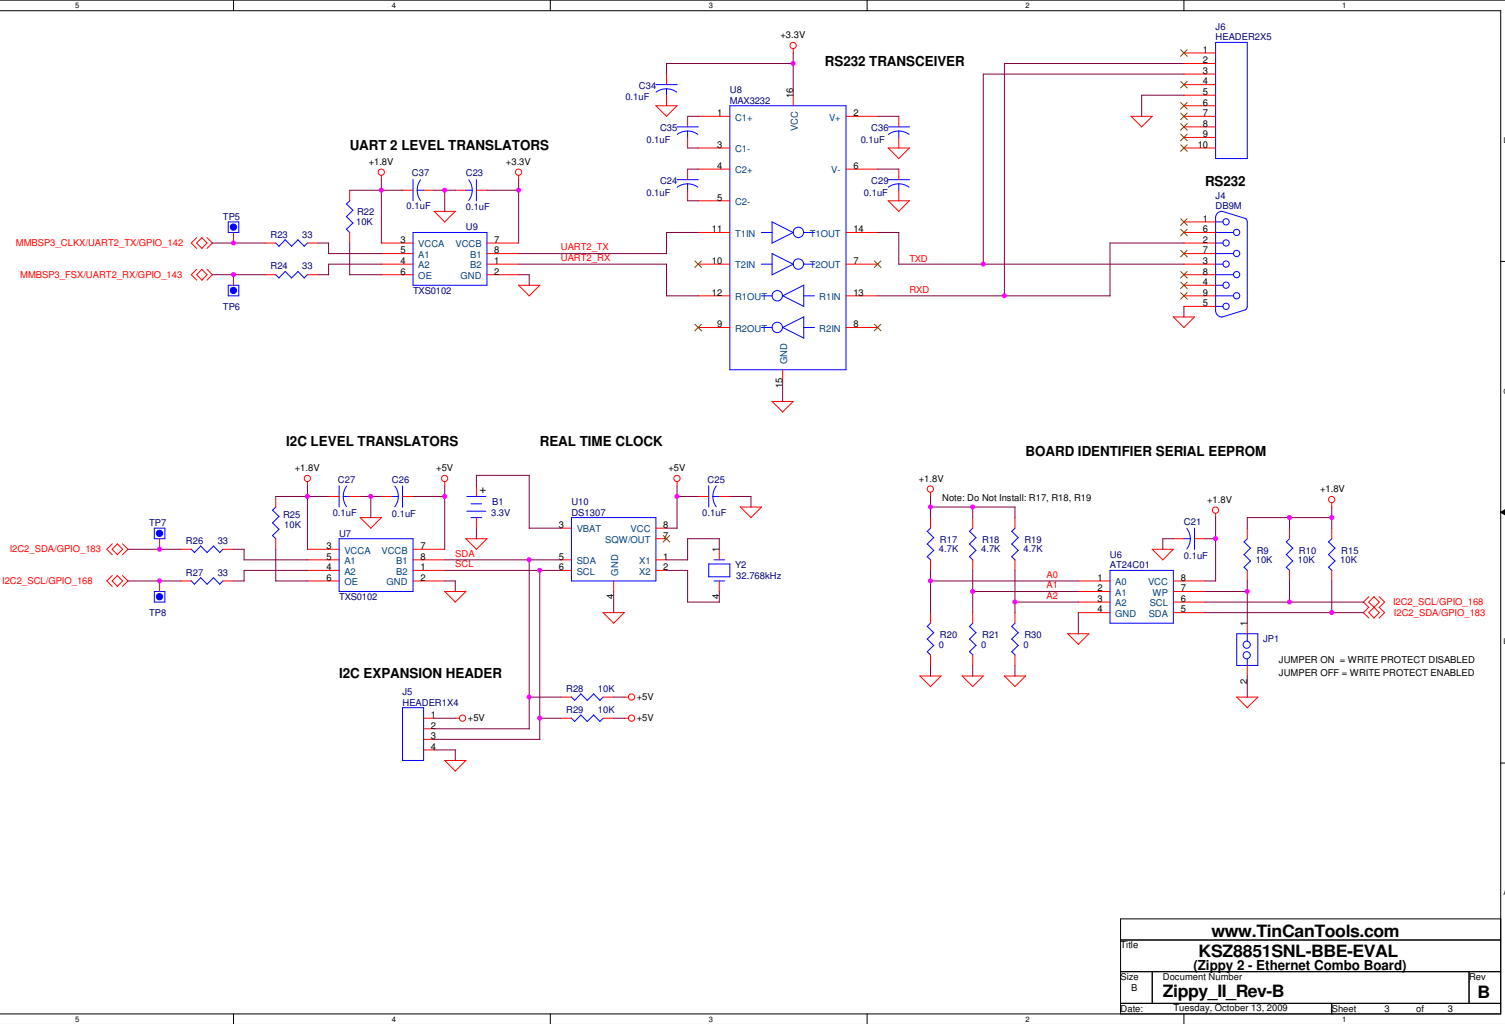

www.TinCanTools.com		
Title: KZ8851SNL-BBE-EVAL		
Document Number: Zippy 2 - Ethernet Combo Board		
Size: B	Document Number: Zippy II Rev-B	Rev: B
Date: Tuesday, October 13, 2009	Sheet: 1	of 3

www.TinCanTools.com			
Title: KSZ8851SNL-BBE-EVAL			
Document Number: Zippy 2 - Ethernet Combo Board			
Size: B	Date: Tuesday, October 13, 2009		Rev: B
Sheet: 2		of 3	

www.TinCanTools.com			
Title KSZ8851SNL-BBE-EVAL (Zippy 2 - Ethernet Combo Board)			
Size	Document Number	Rev	
B	Zippy II Rev-B	B	
Date:	Tuesday, October 13, 2009	Sheet	3 of 3