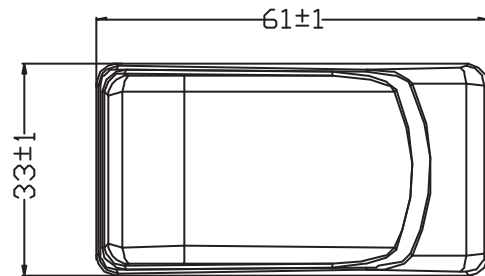

**Remarks:** YYWW X  
YY=production year  
WW=production week  
X=production location

Technical specifications on label:  
MODEL: 3A- 031WU05  
P/N:EPS050050U-I38-SZ  
INPUT:100-240V~,50-60Hz,0.1A  
OUTPUT:3.3V-5V $\overline{\text{---}}$  500mA  
@5V $\overline{\text{---}}$  0.5A  
FOR I.T.E. USE ONLY  
UL LISTED E163743 8F35  
EFFICIENCY LEVEL (IV)  
RoHS  
MADE IN CHINA  
Production code: YYWW X

Dimensions:  
Width: 24.5+0/-0.2 mm  
Height: 17.5+0/-0.2 mm  
Chamfer: C1.7\*45°

**Mechanical Drawing**

 Tolerance:  $\pm 1$ 

Input plug	Direct plug-in UL type
Weight	55 g
Case size	61 L x 33 W x 35 H mm
Output connection	USB type A receptacle