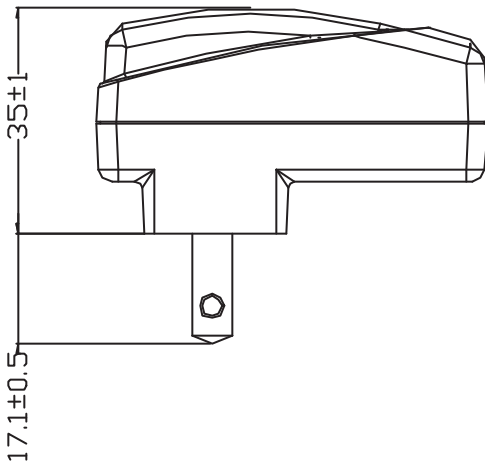

**Remarks:** YYWW X  
YY=production year  
WW=production week  
X=production location

Technical specifications on label:  
MODEL: 3A- 031WU05  
P/N:EPS050050U-I38-SZ  
INPUT:100-240V~,50-60Hz,0.1A  
OUTPUT:3.3V-5V $\overline{\text{---}}$  500mA  
@5V $\overline{\text{---}}$  0.5A  
FOR I.T.E. USE ONLY  
UL LISTED E163743 8F35  
EFFICIENCY LEVEL (IV)  
RoHS  
MADE IN CHINA  
Production code: YYWW X

Dimensions:  
Width: 24.5+0/-0.2 mm  
Height: 17.5+0/-0.2 mm  
Chamfer: C1.7\*45°

**Mechanical Drawing**

 Tolerance:  $\pm 1$ 

Input plug	Direct plug-in UL type
Weight	55 g
Case size	61 L x 33 W x 35 H mm
Output connection	USB type A receptacle