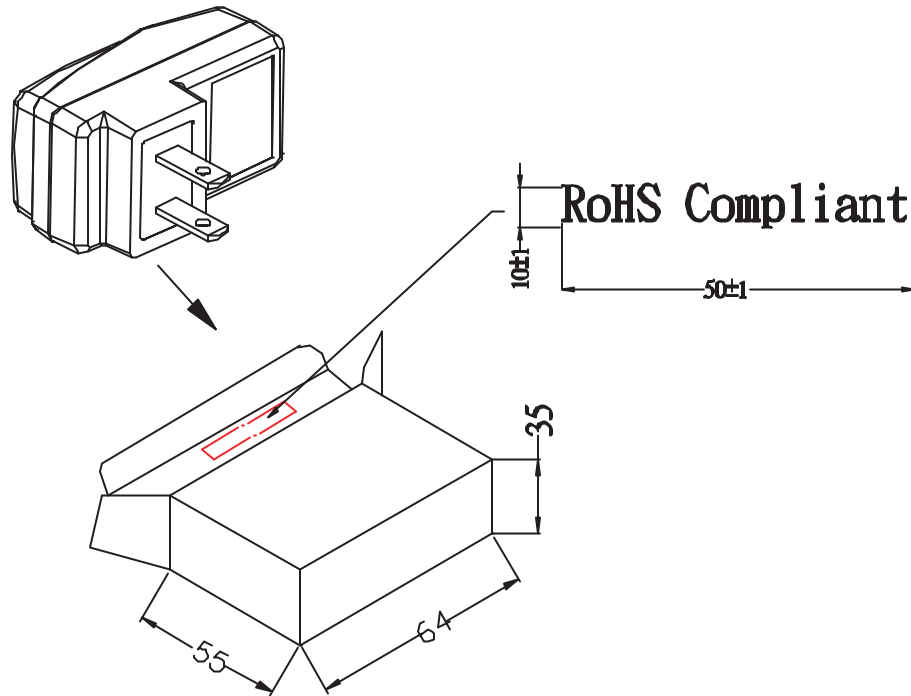

CUI INC

Part No: EPS050050U-I38-SZ

Date: 11/02/2007

Unit: mm

Description: switching power supply

Page No: 4 of 5

Individual Packaging

Tolerance: ± 1