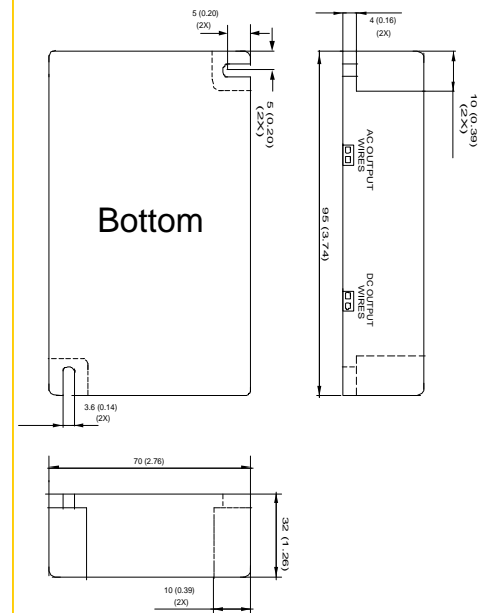

Specifications (@25C)

Electrical Specifications:

Input Voltage:	90-264Vac
Input Frequency Range (1):	47-63Hz
Max Input Current:	0.5A @ 115Vac; 0.25A @ 230Vac
Max Inrush Current:	<5A@115Vac, 10A@230Vac
Power Factor:	>0.9 at full load, 115Vac
Output:	1.050A_{dc}±5%, 12-24V_{dc}
Crest Factor (I_{pk}):	1.5 Max.
Leakage Current:	300µA Typical
Efficiency:	84% Typical at full load
Current Accuracy:	±1% (when applicable)
Load Regulation:	±3%
Hold up time:	Half cycle minimum at 120 VAC and 80% of rated voltage
Protection:	Over-voltage, Over current and Short circuit protection: Auto-recovery

Environmental Specifications:

Operating Temperature:	-30 to 60°C (De-rating: 1%/°C from 60-70°C)
Storage Temperature:	-40 to 85°C
Operating Humidity:	5 to 95% RH (non-Condensing)
Cooling:	Convection cooling
Vibration:	5 to 50Hz
MTBF:	>100,000 Hours at full load and 25°C ambient conditions
EMC:	Compliant to 47CFR, Part 2, Part 15 and Cispur PUB, 22 Class B

General Specifications:

Connections:	5in leads - Input: 18 AWG; Output: 18 AWG
Dimensions (WxLxH):	70.0x95.0x32.0mm
Weight:	220g
Warranty:	3 years @ 40°C, 100% Load

Safety Standards:

Standards:	UL (cUL) 1310, UL48 CE

RoHS Compliance: This power supply meets the requirements 2002/95/EC, know as the RoHS initiative.

* Upon printing, this document is considered "uncontrolled". Please contact Triad Magnetics' website for the most current version.

Web: www.TriadMagnetics.com
Phone 951-277-0757
Fax 951-277-2757

22520B Temescal Canyon Road
Corona, California 92883

Publish Date: April 21, 2008