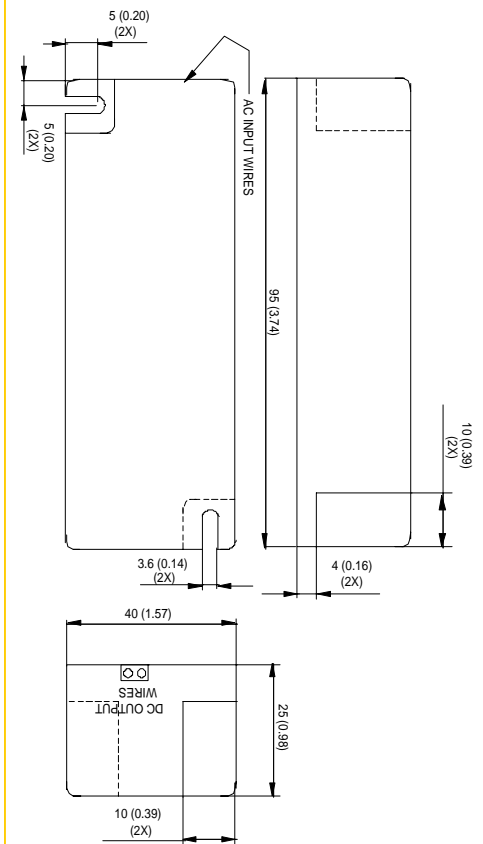

Electrical Specifications:

Input Voltage:	90-264Vac
Input Frequency Range (1):	47-63Hz
Max Input Current:	0.6A @ 115Vac; 0.3A @ 230Vac
Max Inrush Current:	<5A@115Vac, 10A@220Vac
Power Factor:	>0.9 at full load, 115Vac
Output:	.350Adc±5%, 12-24Vdc
Crest Factor (Ipk):	1.5 Max.
Leakage Current:	300µA Typical
Efficiency:	84% Typical at full load
Maximum power:	20W
Current Accuracy:	±1% (when applicable)
Load Regulation:	±3%
Hold up time:	Half cycle minimum at 120 VAC and 80% of rated voltage
Protection:	Over-voltage, Over current and Short circuit protection: Auto-recovery

Environmental Specifications:

Operating Temperature:	-30 to 60°C (De-rating: 1%/°C from 60-70°C)
Storage Temperature:	-40 to 85°C
Operating Humidity:	5 to 95% RH (non-Condensing)
Cooling:	Convection cooling
Vibration:	5 to 50Hz
MTBF:	>100,000 Hours at full load and 25°C ambient conditions
EMC:	Compliant to 47CFR, Part 2, Part 15 and Cispr PUB, 22 Class B

General Specifications:

Connections:	5in leads - Input: 18 AWG; Output: 18 AWG
Dimensions (WxLxH):	40.0x95.0x25mm
Weight:	120g
Warranty:	3 years @ 40°C, 100% Load

Safety Standards:

Standards:	UL (cUL) 1310, UL48 CE

RoHS Compliance: This power supply meets the requirements 2002/95/EC, know as the RoHS initiative.

* Upon printing, this document is considered "uncontrolled". Please contact Triad Magnetics' website for the most current version.

Web: www.TriadMagnetics.com
Phone 951-277-0757
Fax 951-277-2757

22520B Temescal Canyon Road
Corona, California 92883

Release Date: April 4, 2006
Revision: A