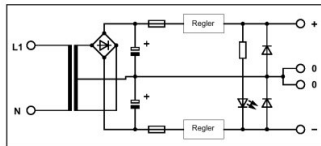

Circuit diagram