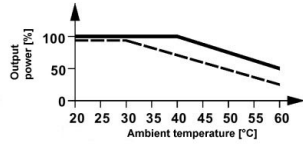

▶ Drawings

Diagram