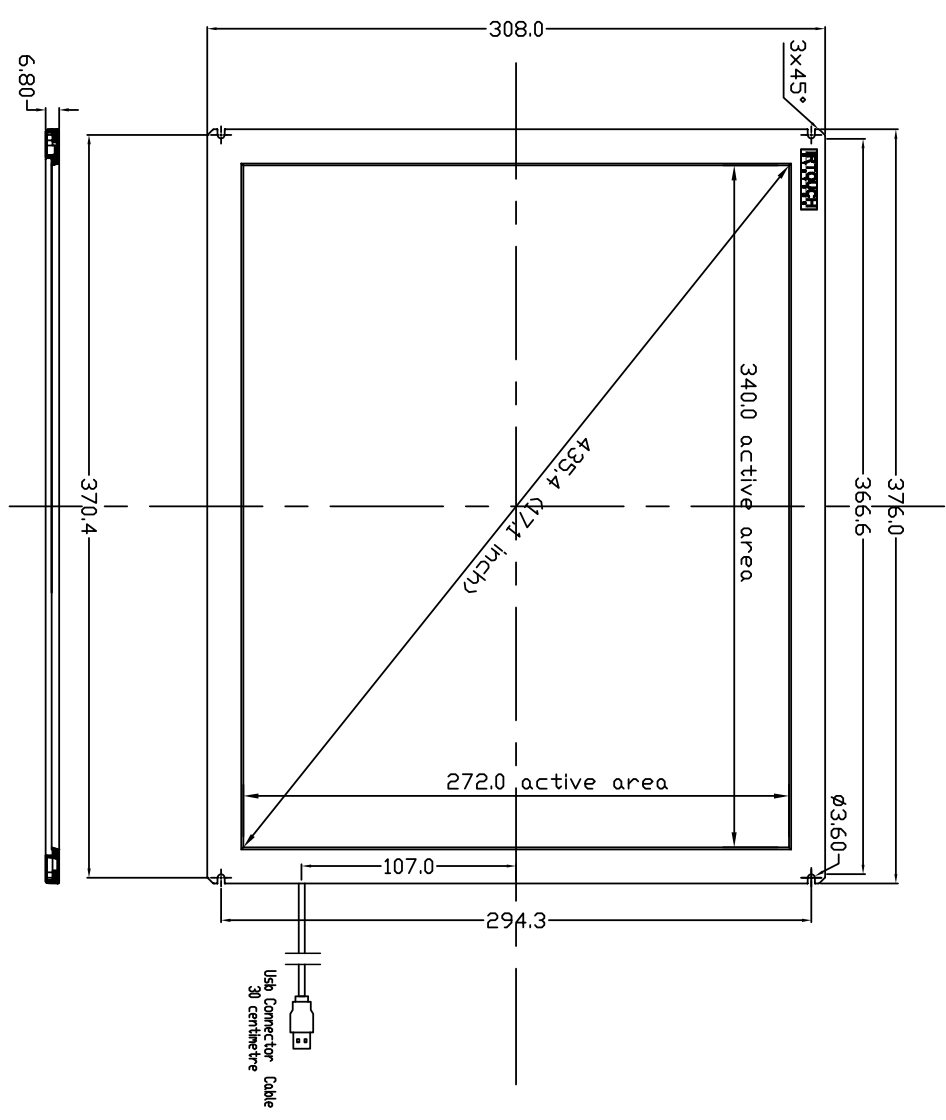

H G F E D C B A

request:
1 toughened glass

		BEIJING IRTOUCHSYSTEMS CO., LTD.		EXPLODE No:	Rev:	PROJECTION
		DO NOT SCALE DRAWING ALL DIMENSIONS ARE MM TOLERANCE: LINEAR TOL: X=±1.0 ANGULAR TOL: XX=±0.5 =±1.0°		PART No:	A	
MATERIAL:	TOUCHSCREEN FOR LED (USB PORT)		PART NAME:	Touchscreen for led (USB port)	SCALE:	1:1
FINISH:	TOUCHSCREEN FOR LED (USB PORT)		CHECKED:	APPROVED:	SHEET 1 OF 1	A4
ACTION:	TOUCHSCREEN FOR LED (USB PORT)		DATE:	DATE:		