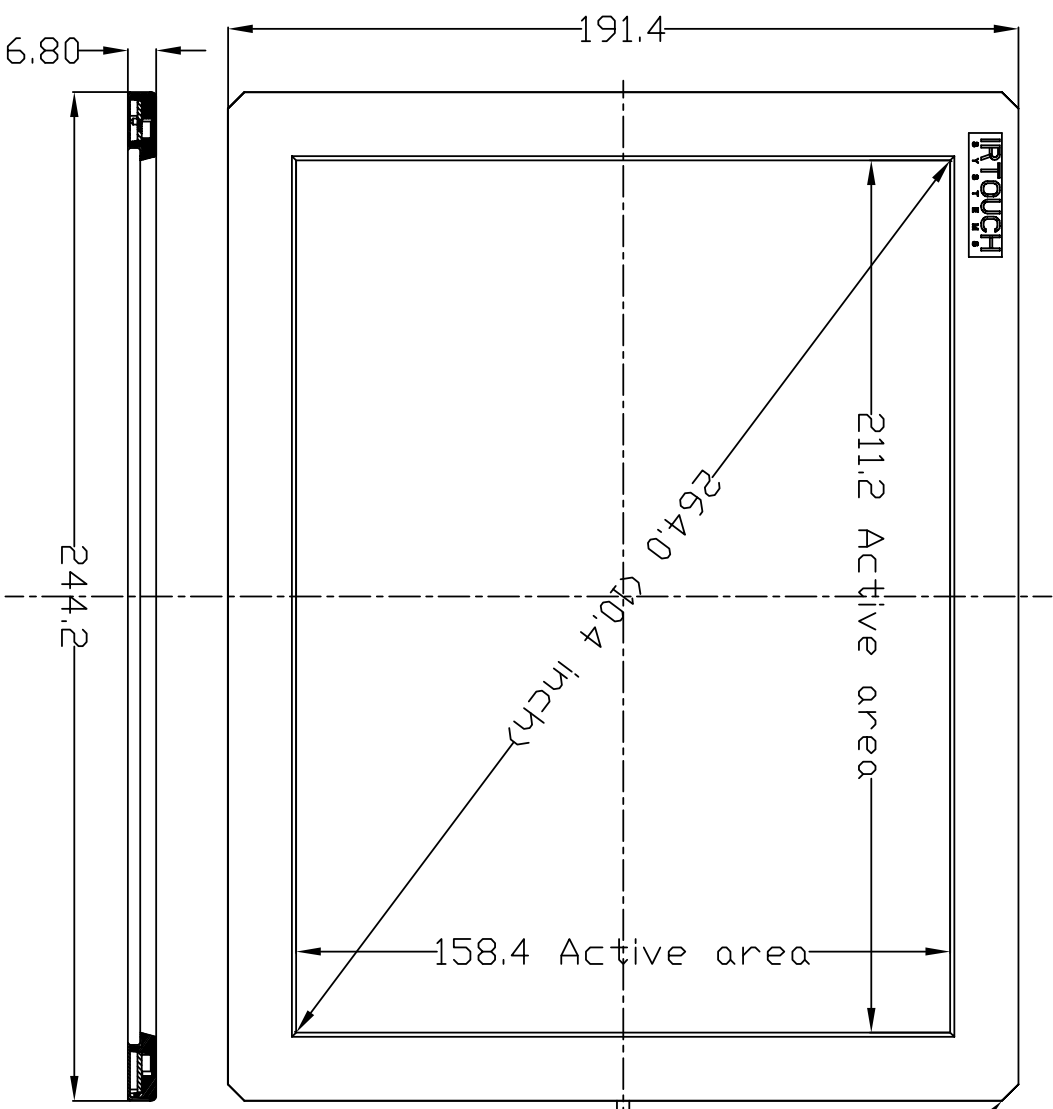

request:
1 toughened glass

USB Connector Cable
30 centimetre

IRTOUCH		BEIJING IRTOUCHSYSTEMS CO., LTD.		EXPLODE No:	Rev:	PROJECTION
MATERIAL:		DO NOT SCALE DRAWING ALL DIMENSIONS ARE MM		PART No:	A	DRAW No:
FINISH:		TOLERANCE: LINEAR TOL: X=±1.0 ANGULAR TOL: XX=±10°		PART NAME:		SCALE: 1:1
ACTION:		DESIGNER:		CHECKED:	APPROVED:	SHEET 1 OF 1
DATE:		DATE:		DATE:	DATE:	A4