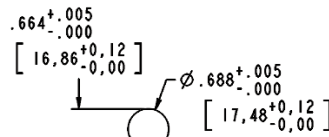

DOMED LENS

FLAT LENS

MAX. PANEL THICKNESS: .350
MIN. SPACING ϕ TO ϕ : 1.000

RECOMMENDED MOUNTING HOLE

Dimensions in inches [mm]

www.dialight.com

PART NUMBERS - FLAT LENS VERSION

Part Number	Lens Style	Lamp Color	Voltage (VDC)	Lens Color	Typ. Current (mA)	Typ Luminance (fL)
657-1502-103F	Flat	Red	5	Tinted Diffused	20	350
657-1503-103F	Flat	Red	12	Tinted Diffused	20	350
657-1504-103F	Flat	Red	24	Tinted Diffused	20	350
657-1602-103F	Flat	Green	5	Tinted Diffused	20	350
657-1603-103F	Flat	Green	12	Tinted Diffused	20	350
657-1604-103F	Flat	Green	24	Tinted Diffused	20	350
657-1702-103F	Flat	Yellow	5	Tinted Diffused	20	350
657-1703-103F	Flat	Yellow	12	Tinted Diffused	20	350
657-1704-103F	Flat	Yellow	24	Tinted Diffused	20	350
657-1802-103F	Flat	Blue	5	Tinted Diffused	20	125
657-1803-103F	Flat	Blue	12	Tinted Diffused	20	125
657-1804-103F	Flat	Blue	24	Tinted Diffused	20	125
657-1902-103F	Flat	Orange	5	Tinted Diffused	20	475
657-1903-103F	Flat	Orange	12	Tinted Diffused	20	475
657-1904-103F	Flat	Orange	24	Tinted Diffused	20	475
657-1002-303F	Flat	White	5	White Diffused	20	100
657-1003-303F	Flat	White	12	White Diffused	20	100
657-1004-303F	Flat	White	24	White Diffused	20	100
657-2502-103F	Dome	Red	5	Tinted Diffused	20	400
657-2503-103F	Dome	Red	12	Tinted Diffused	20	400
657-2504-103F	Dome	Red	24	Tinted Diffused	20	400
657-2602-103F	Dome	Green	5	Tinted Diffused	20	400
657-2603-103F	Dome	Green	12	Tinted Diffused	20	400
657-2604-103F	Dome	Green	24	Tinted Diffused	20	400
657-2702-103F	Dome	Yellow	5	Tinted Diffused	20	400
657-2703-103F	Dome	Yellow	12	Tinted Diffused	20	400
657-2704-103F	Dome	Yellow	24	Tinted Diffused	20	400
657-2802-103F	Dome	Blue	5	Tinted Diffused	20	175
657-2803-103F	Dome	Blue	12	Tinted Diffused	20	175
657-2804-103F	Dome	Blue	24	Tinted Diffused	20	175
657-2902-103F	Dome	Orange	5	Tinted Diffused	20	675
657-2903-103F	Dome	Orange	12	Tinted Diffused	20	675
657-2904-103F	Dome	Orange	24	Tinted Diffused	20	675
657-2002-303F	Dome	White	5	White Diffused	20	100
657-2003-303F	Dome	White	12	White Diffused	20	100
657-2004-303F	Dome	White	24	White Diffused	20	100