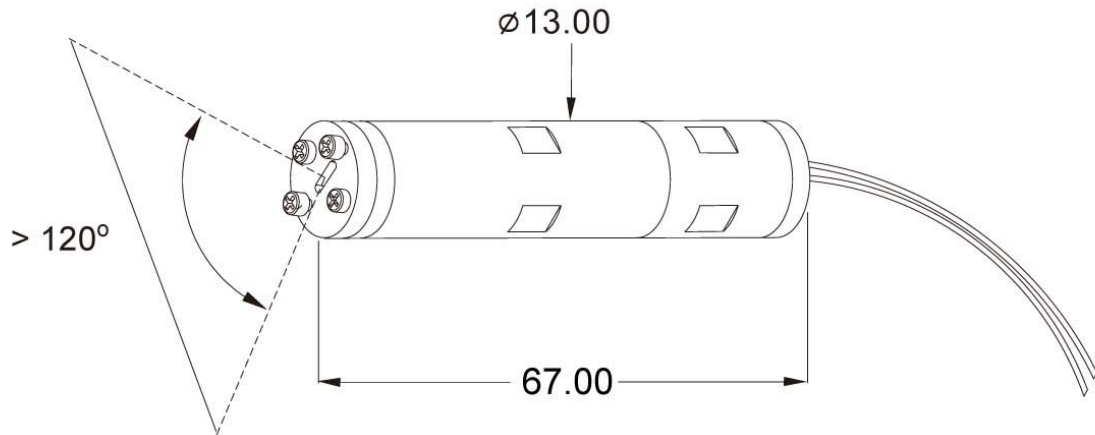

**VLM-532-46 LCA****OUTLINE DIMENSIONS (UNITS: mm)**

1. Miniature highlight green laser line generator module for industrial applications.
2. Compact size for general applications.
3. The brass housing for better heat dispersion.
4. Multiple glass lenses included for high quality laser line.
5. High electric stability laser driver included.

SPECIFICATIONS	532-46LCA
Operating voltage (Vop)	2.7 ~ 3.3V
Operating current (Iop)	200 ~ 300 mA
Cw output power (Po)	Class IIIa, CW mode
Output power stability	< 10% @ 25°C after 10 minutes warm up
Wavelength (λ p)	532nm
Power source	Alkaline battery (Not included)
Housing	Brass
Emitting angle	> 120°
Width of laser line	< 3mm @ 5m, < 6mm @15m
Laser line accuracy	±40"
Half divergence angle	< 3 mrad
Mean time to failure (MTTF)	> 4000 hrs
Operating temp. range	+15°C ~ +35°C