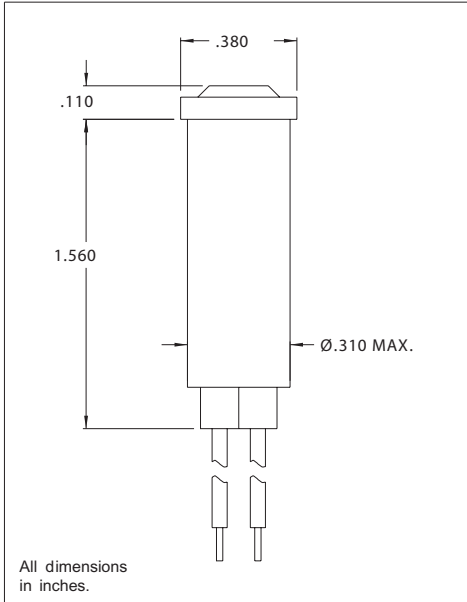

### DESCRIPTION AND FEATURES

Mounting: Ø.310 MIN., supplied with push-on speednut SN1287.

Wire Leads: No.22 AWG (105°C), 4.40/4.80 long, stripped .430/.570.

Lens: Polycarbonate

Bezel: White nylon. For black finish add "X" after the series letter(s).