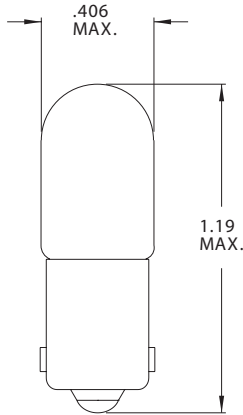

147 Central Avenue
 Hackensack, New Jersey 07601
 Tel: 201-489-8989 • Fax: 201-489-6911

CHICAGO MINIATURE LAMP, INC.
 WHERE INNOVATION COMES TO LIGHT

T-3 1/4 Miniature Bayonet Base

Part Number	Design Voltage	Amps	MSCP	Life Hours	Filament Type
CM49	2.00	.06	.04	1,000	S-2
CM1809	2.00	.06	.02	1,000	C-6
CM43	2.50	.50	.50	3,000	C-2R
CM45	3.20	.35	.50	3,000	C-2R
CM1490	3.20	.16	.20	3,000	C-2R
CM1688	3.75	.09	.18	1,000	C-2R
CM1804	4.00	.06	.07	1,000	S-2
CM1867	4.00	.06	.06	2,000	C-6
CM1850	5.00	.09	.25	1,500	C-2R
CM1851	5.00	.12	.40	40	C-2R
CM1906	5.00	.07	.19	1,000	C-6
CM316	6.00	.70	3.40	500	C-2R
CM1689	6.00	.14	.35	2,000	C-2V
CM44	6.30	.25	.90	3,000	C-2R
CM47	6.30	.15	.50	3,000	C-2R
CM238	6.30	.50	2.00	2,000	C-2R
CM239	6.30	.36	.67	5,000	C-2R
CM240	6.30	.36	.67	5,000	C-2R
CM267	6.30	.15	.33	5,000	C-2R
CM755	6.30	.15	.33	20,000	C-2R
CM1302	6.30	.04	.08	5,000	C-6
CM1810	6.30	.40	1.40	3,000	C-2R
CM1847	6.30	.15	.38	5,000	C-2R
CM1866	6.30	.25	.65	5,000	C-2R
CM1888	7.00	.50	2.00	1,500	C-2R
CM1908	7.00	.19	.30	2,000	C-2R
CM1816	13.0	.33	3.00	1,000	C-2V
CM181	14.0	.41	3.00	1,500	C-2F
CM756	14.0	.08	.31	15,000	C-2F
CM1488	14.0	.15	1.50	200	C-2V
CM1815	14.0	.20	1.40	3,000	C-2V
CM1889	14.0	.27	2.00	1,500	C-2F
CM1891	14.0	.24	2.00	500	C-2F
CM1893	14.0	.33	2.00	7,500	C-2F
CM1894	14.0	.24	2.00	500	C-2V
CM1898	14.0	.24	2.00	7,500	2C-2R
CM216	14.4	.24	1.00	3,000	C-2F
CM1813	14.4	.10	.86	1,000	C-2V
CM1892	14.4	.12	.75	1,000	C-2F
CM1909	14.4	.10	.86	1,000	C-2V
CM1881	15.5	.24	2.20	500	C-2F