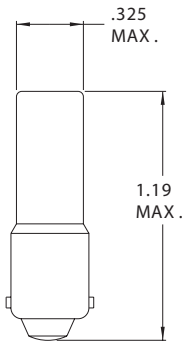

T-2 Telephone Slide Base - Type 3

Part Number	Design Voltage	Amps	MSCP	Life Hours	Filament Type
CM24D	24.0	.100	1,500	5,000	C-7A
CM24E	24.0	.035	600	7,000	C-2F
CM24F	24.0	.090	1,120	7,000	C-2F
CM24H	24.0	.020	100	10,000	C-2F
CM24X	24.0	.035	600	8,000	C-2F
CM30A	30.0	.072	2,000	3,000	C-7A
CM30C	30.0	.038	1,000	4,000	C-2F
CM32B	32.0	.040	1,600	3,500	C-2F
CM30B	35.0	.100	3,000	4,000	C-7A
CM35A	35.0	.040	1,000	7,500	C-2F
CM35B	35.0	.072	700	5,000	C-7A
CM35C	35.0	.100	750	5,000	C-7A
CM40A	40.0	.072	480	5,000	C-7A
CM44A	44.0	.072	1,250	1,000	C-7A
CM48A	48.0	.072	2,000	5,000	C-7A
CM48B	48.0	.100	2,200	10,000	C-7A
CM48C	48.0	.035	400	7,000	C-7A
CM48D	48.0	.021	100	20,000	C-7A
CM48G	48.0	.052	800	5,000	C-7A
CM48H	48.0	.045	1,000	5,000	C-7A
CM55B	55.0	.100	1,800	5,000	C-7A
CM55C	55.0	.050	1,400	5,000	C-7A
CM60A	60.0	.050	1,600	5,000	C-7A

T-2 Miniature Bayonet Base

Part Number	Design Voltage	Amps	MSCP	Life Hours	Filament Type
CM6MB	6.0	.140	550	20,000	C-2V
CM12MB	12.0	.170	2,000	12,000	C-2F
CM24MB	24.0	.073	3,000	10,000	C-2F
CM28MB	28.0	.040	1,600	5,000	C-2F
CM48MB	48.0	.053	1,800	10,000	C-7A
CM60MB	60.0	.050	2,200	7,500	C-7A
CM120MB	120.0	.025	1,200	5,000	CC-7A
CM8-967	120.0	.025	1,200	5,000	CC-7A