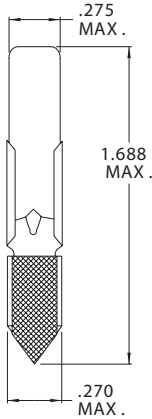

T-2 Telephone Slide Base - Type 3

Part Number	Design Voltage	Amps	MSCP	Life Hours	Filament Type
CM24D	24.0	.100	1,500	5,000	C-7A
CM24E	24.0	.035	600	7,000	C-2F
CM24F	24.0	.090	1,120	7,000	C-2F
CM24H	24.0	.020	100	10,000	C-2F
CM24X	24.0	.035	600	8,000	C-2F
CM30A	30.0	.072	2,000	3,000	C-7A
CM30C	30.0	.038	1,000	4,000	C-2F
CM32B	32.0	.040	1,600	3,500	C-2F
CM30B	35.0	.100	3,000	4,000	C-7A
CM35A	35.0	.040	1,000	7,500	C-2F
CM35B	35.0	.072	700	5,000	C-7A
CM35C	35.0	.100	750	5,000	C-7A
CM40A	40.0	.072	480	5,000	C-7A
CM44A	44.0	.072	1,250	1,000	C-7A
CM48A	48.0	.072	2,000	5,000	C-7A
CM48B	48.0	.100	2,200	10,000	C-7A
CM48C	48.0	.035	400	7,000	C-7A
CM48D	48.0	.021	100	20,000	C-7A
CM48G	48.0	.052	800	5,000	C-7A
CM48H	48.0	.045	1,000	5,000	C-7A
CM55B	55.0	.100	1,800	5,000	C-7A
CM55C	55.0	.050	1,400	5,000	C-7A
CM60A	60.0	.050	1,600	5,000	C-7A

T-2 Miniature Bayonet Base

Part Number	Design Voltage	Amps	MSCP	Life Hours	Filament Type
CM6MB	6.0	.140	550	20,000	C-2V
CM12MB	12.0	.170	2,000	12,000	C-2F
CM24MB	24.0	.073	3,000	10,000	C-2F
CM28MB	28.0	.040	1,600	5,000	C-2F
CM48MB	48.0	.053	1,800	10,000	C-7A
CM60MB	60.0	.050	2,200	7,500	C-7A
CM120MB	120.0	.025	1,200	5,000	CC-7A
CM8-967	120.0	.025	1,200	5,000	CC-7A