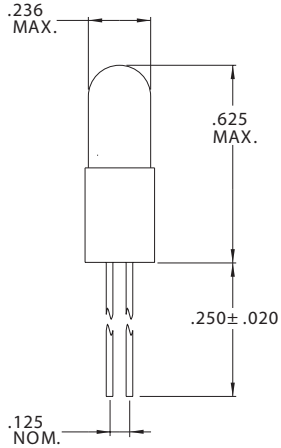

T-1 3/4 Bi-Pin Base (.125")

Part Number	Design Voltage	Amps	MSCP	Life Hours	Filament Type
CM2332	14.0	.080	.300	50,000	C-2F
CM2335	14.0	.080	.300	15,000	C-2F
CM7330	14.0	.080	.500	1,500	C-2R
CM7373	14.0	.100	.500	10,000	C-2F
CM7382	14.0	.080	.300	15,000	C-2F
CM7410	14.0	.100	.500	15,000	C-2F
CM7003	15.0	.040	.750	2,000	C-2F
CM2311	18.0	.040	.250	1,000	C-2F
CM2316	18.0	.040	.150	10,000	C-2F
CM7370	18.0	.040	.150	10,000	C-2F
CM7459	22.0	.040	.300	2,000	C-2F
CM2313	24.0	.050	.600	1,000	C-2F
CM2341	24.0	.060	.500	5,000	C-2F
CM7001	24.0	.050	.500	1,000	C-2F
CM2312	28.0	.040	.340	1,000	C-2F
CM2314	28.0	.050	.700	1,000	C-2F
CM2324	28.0	.040	.340	4,000	C-2F
CM2325	28.0	.040	.340	1,000	C-2F
CM2329	28.0	.047	.340	2,500	C-2F
CM2342	28.0	.040	.300	25,000	C-2F
CM7136	28.0	.024	.150	4,000	CC-2F
CM7327	28.0	.040	.340	4,000	C-2F
CM7374	28.0	.040	.150	10,000	C-2F
CM7376	28.0	.065	.650	5,000	C-2F
CM7387	28.0	.040	.300	7,000	C-2F
CM7876	28.0	.060	.340	25,000	C-2F
CM7748	48.0	.025	.200	5,000	CC-2F