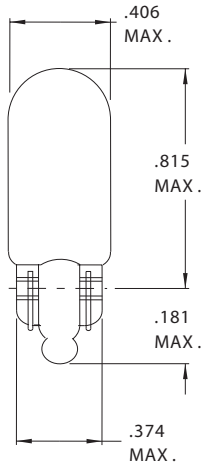

T-3 1/4 Wedge Base

Part Number	Design Voltage	Amps	MSCP	Life Hours	Filament Type
CM559	1.38	.56	.33	50	S-2
CM127	2.47	.25	.45	30	C-2R
CM285	5.00	.09	.25	1,500	C-2R
CM740	5.00	.07	.19	1,500	C-6
CM820	6.00	.14	.35	1,200	C-2V
CM159	6.30	.15	.34	5,000	C-2R
CM259	6.30	.25	.65	5,000	C-2R
CM444	6.30	.25	.90	3,000	C-2V
CM447	6.30	.15	.52	1,500	C-2V
CM555	6.30	.25	.90	3,000	C-2R
CM147	7.00	.43	2.0	1,500	C-2R
CM190	7.00	.34	.30	25,000	C-2F
CM947	9.84	.50	4.0	200	C-2R
CM280	10.0	.13	.85	250	C-2V
CM3-501	12.0	.42	2.6	1,000	C-2R
CM3-504	12.0	.25	1.11	4,000	C-2V
CM3-509	12.0	.17	.80	4,000	C-2V
CM192	13.0	.33	3.0	1,000	C-2V
CM124	14.0	.27	1.5	5,000	C-2F
CM158	14.0	.24	2.0	500	C-2V
CM161	14.0	.19	1.0	1,500	C-2F
CM168	14.0	.35	3.0	1,500	C-2F
CM193	14.0	.33	2.0	5,000	C-2F
CM194	14.0	.27	2.0	1,500	C-2F
CM658	14.0	.08	.31	15,000	C-2F
CM184	14.4	.24	1.0	5,000	C-2F
CM3-505	24.0	.13	1.0	5,000	C-2F
CM3-507	24.0	.21	2.4	5,000	C-2F
CM152	28.0	.07	.85	10,000	C-2F
CM400	28.0	.10	1.6	1,000	C-2V
CM464	28.0	.17	3.0	1,500	C-2F
CM585	28.0	.04	.30	7,000	C-2F
CM655	28.0	.20	3.0	7,000	C-2F
CM656	28.0	.06	.62	2,500	C-2F
CM657	28.0	.08	.62	7,500	C-2F