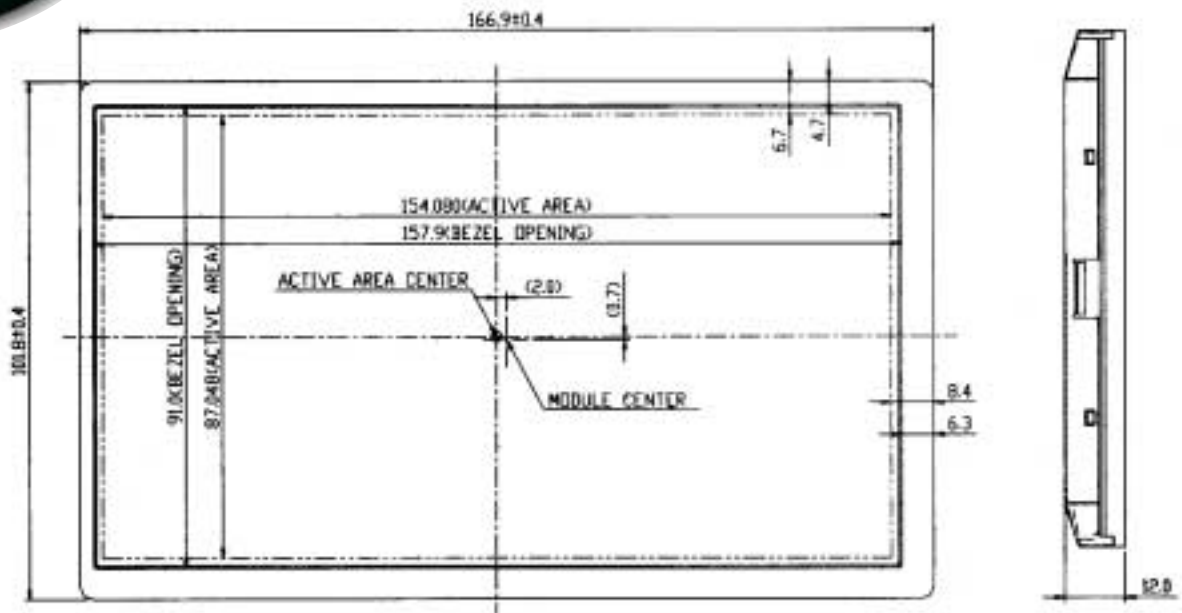

# Optrex Wide Screen LCD Modules

7.0" (16:9) TFT-LCDs (Preliminary)

The main applications for both models are car TV, portable DVD, GPS, multimedia and AV systems.

Specifications		
Model Name	T-51383L070J-FW-P-AA Version w/ controller	T-51383L070J-FW-P-AA Version w/o controller
Screen Size	7.0"	7.0"
Width to Height Ratio	16:9	16:9
Display Format (dot)(HxV)	1440 x 234 dots	1440 x 234 dots
Input System	NTSC/PAL	NTSC/PAL
Input Video Signal	Composite video	Composite video
Active Area (HxV mm <sup>2</sup> )	154.08 x 87.048	154.08 x 87.048
Dot Pitch (HxV mm <sup>2</sup> )	0.107 x 0.372	0.107 x 0.372
Outline Dimension (WxHxD mm <sup>3</sup> )	166.9 x 101.8 x 12.05	166.9 x 101.8 x 12.05
Pixel Config.	Stripe	Stripe
Color	Full color	Full color
Brightness (cd/m <sup>2</sup> )	400 (typ.)	400 (typ.)
Contrast Ratio	150	150
Viewing Angle	Vertical: +15°/-35° Horizontal: ±55	Vertical: +15°/-35° Horizontal: ±55
Power Consumption (W)	6.0	6.0
Weight (g)	205	205