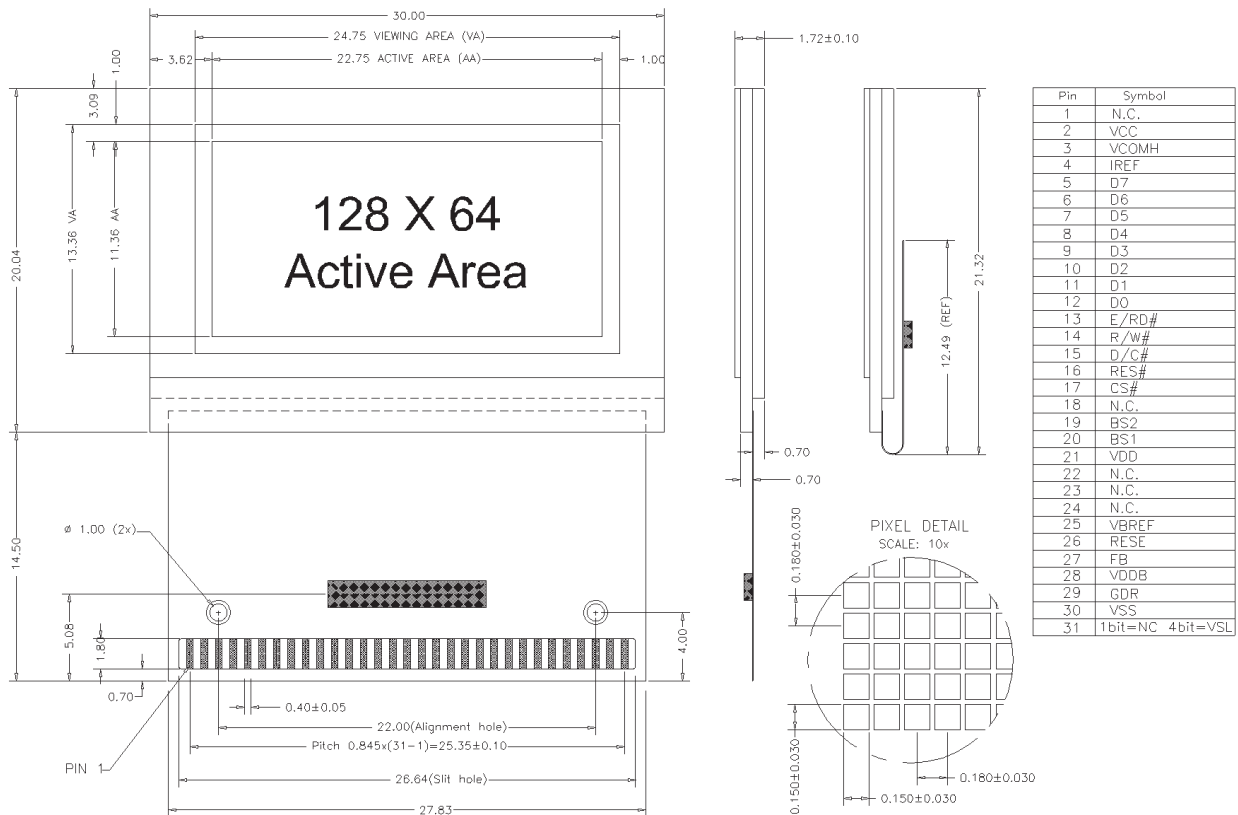

Display Format	128 Columns x 64 Rows				
Diagonal	1.0 inch				
Pixel Pitch	0.18 mm x 0.18 mm				
Color, Luminance & Lifetime	Color On Demand	CIE x	CIE y	cd/m ²	Lifetime hrs, 25°C
	Elegance Yellow	0.46	0.54	100/200*	40K/10K*
	Lime Green	0.37	0.62	120	10K
	Tiger Orange	0.63	0.37	50	10K
	Galaxy White	0.25	0.25	35	TBA
Grayscale	1 or 4 bit				
Active Area	22.75 (W) X 11.36 (H) mm				
Module Size	30.0 (W) X 20.0 (H) X 1.7 (T) mm				
Viewing Angle	180°				
Contrast Ratio	2000:1 dark ambient				
Temperature	-30°C to +70°C Operating				
Voltage	2.4V – 3.5V (Logic) 12V– 13V (OLED Supply)				
Power	0.05 mW (Sleep Mode)				
Interface	Parallel or Serial, TAB interconnect				
Driver	SSD1303 (1-bit), SDD0323 (4-bit)				
Weight	2.2g nominal				

* High Brightness Mode

Mechanical Dimensions and Pin Description

Ordering Information

Part Number	Order Number	Description
1-bit		
OS128064PN10MY0B10	Q65110A4124	Pictiva™ 1.0 inch 128x64 OLED Display, Elegance Yellow
OS128064PN10MG1B10	Q65110A4125	Pictiva™ 1.0 inch 128x64 OLED Display, Lime Green
OS128064PN10MO1B10	Q65110A4126	Pictiva™ 1.0 inch 128x64 OLED Display, Tiger Orange
OS128064PN10MW1B10	Q65110A4122	Pictiva™ 1.0 inch 128x64 OLED Display, Galaxy White
4-bit		
OS128064PK10MY0B10	Q65110A4130	Pictiva™ 1.0 inch 128x64 OLED Display, Elegance Yellow
OS128064PK10MG1B10	Q65110A4131	Pictiva™ 1.0 inch 128x64 OLED Display, Lime Green
OS128064PK10MO1B10	Q65110A4132	Pictiva™ 1.0 inch 128x64 OLED Display, Tiger Orange
OS128064PK10MW1B10	Q65110A4128	Pictiva™ 1.0 inch 128x64 OLED Display, Galaxy White