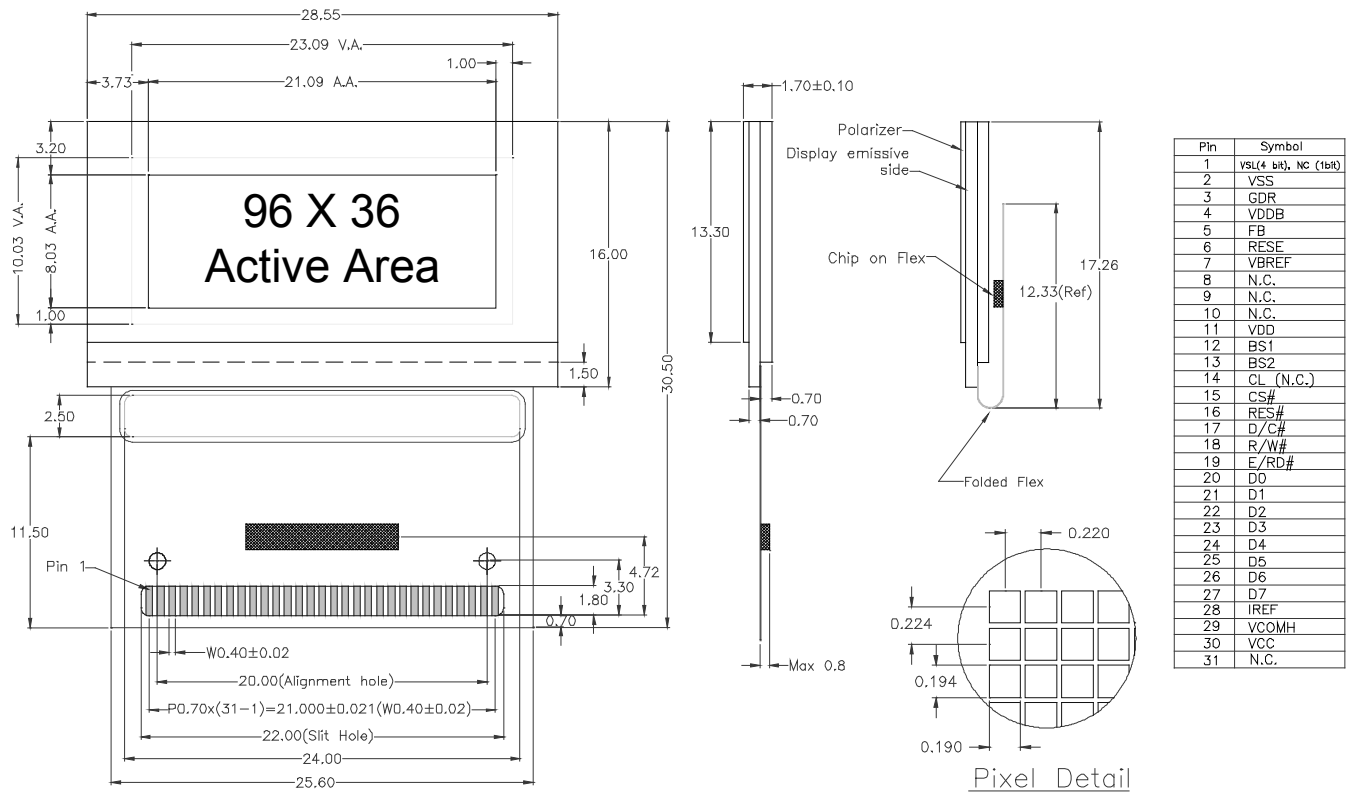

## Specifications

Display Format	96 Columns x 36 Rows				
Diagonal	1.0 inch				
Pixel Pitch	0.22 mm x 0.22 mm				
Color, Luminance & Lifetime	Color On Demand	CIE x	CIE y	cd/m <sup>2</sup>	Lifetime hrs, 25°C
	Elegance Yellow	0.46	0.54	100/200*	40K/10K*
	Lime Green	0.37	0.62	120	10K
	Tiger Orange	0.63	0.37	50	10K
	Galaxy White	0.25	0.25	60	TBA
	Ocean Blue	0.14	0.17	30	TBA
Grayscale	1 or 4 bit				
Active Area	21.1 (W) X 8.0 (H) mm				
Module Size	28.6 (W) X 17.26 (H) X 1.7 (T) mm TAB FOLDED				
Viewing Angle	180°				
Contrast Ratio	2000:1 dark ambient				
Temperature	-30°C to +70°C Operating				
Voltage	2.4 V– 3.5V (Logic) 12V typical (OLED Supply)				
Power	0.05 mW (Sleep Mode)				
Interface	Parallel or Serial (SPI, I <sup>2</sup> C), TAB interconnect				
Driver	SSD0303 (1-bit), SSD0323 (4-bit) on TAB				
Weight	1.6g nominal				

# Mechanical Dimensions and Pin Description