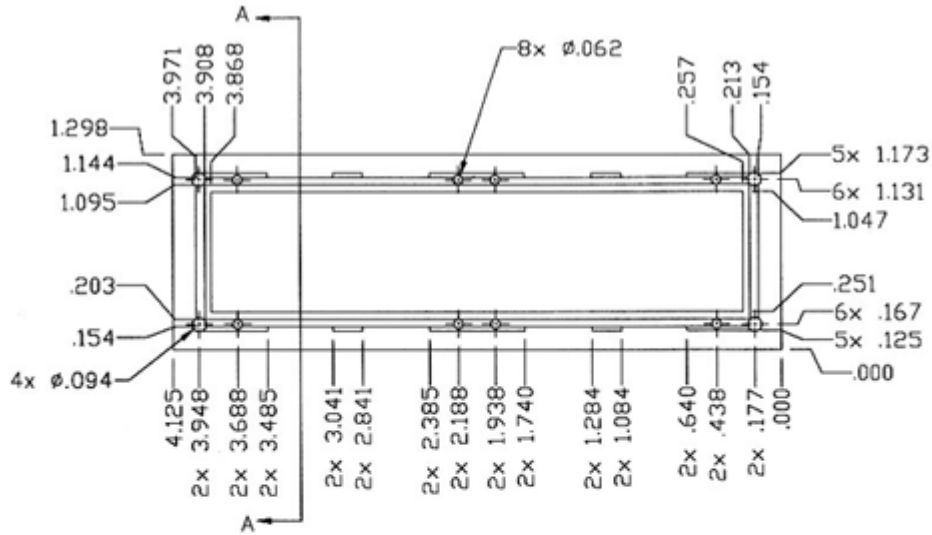

**BEZEL LENS DRAWING "6103010"**

Rev.	Description	Date	By
	Tolerance Except as noted	Drawn By A-D	PRD Products, Inc. 1217 Laurel Avenue St. Paul, MN 55104 612.646.9428
	Fract. $\pm 1/64$ "	Date 11/30/97	
	2P% Dec $\pm 0.01$ "	App'd	Title BEZEL, LARGE
	3P% Dec $\pm 0.005$ "	Date	Material Black HIPS
	4P% Dec $\pm 0.0005$ "		Part No. 6103010
	Angular $\pm .5$ "		
Size A	Sheet 1 of 1	Scale 1.25:1	