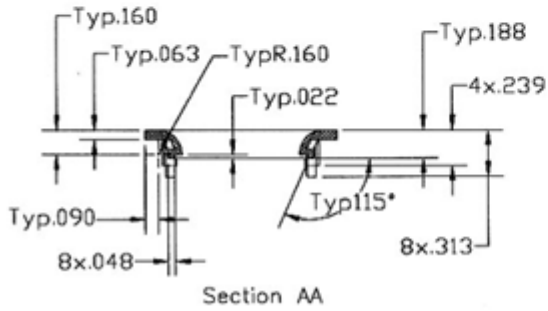

**BEZEL LENS DRAWING "6103010"**

Rev.	Description	Date	By
	Tolerance Except as noted	Drawn By A-D	PRD Products, Inc. 1217 Laurel Avenue St. Paul, MN 55104 612.646.9428
	Fract. $\pm 1/64$ "	Date 11/30/97	
	2P% Dec $\pm 0.01$ "	App'd	Title BEZEL, LARGE
	3P% Dec $\pm 0.005$ "	Date	Material Black HIPS
	4P% Dec $\pm 0.0005$ "		Part No. 6103010
	Angular $\pm .5$ "		
Size A	Sheet 1 of 1	Scale 1.25:1	