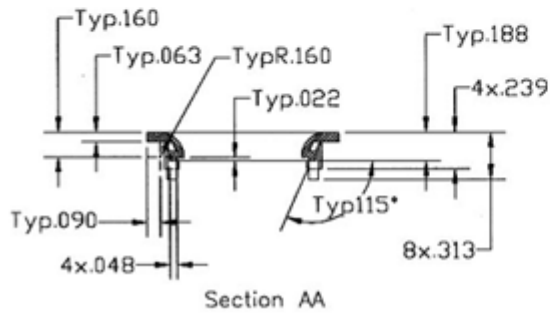

BEZEL LENS DRAWING "610210"

Rev.	Description	Date	By	
	Tolerance Except as noted	Drawn By A-D	PRD Products, Inc. 1217 Laurel Avenue St. Paul, MN 55104 612.645.9428	
	Fract. $\pm 1/64$ "	Date 11/30/97		
	2Pic Dec ± 0.01 "	App'd	Title	
	3Pic Dec ± 0.005 "	Date	BEZEL, MEDIUM	
	4Pic Dec ± 0.0005 "		Material	
	Angular $\pm .5$ "		Part No.	
Size A	Sheet 1 of 1	Scale 1.25:1	Black HIPS	6102010