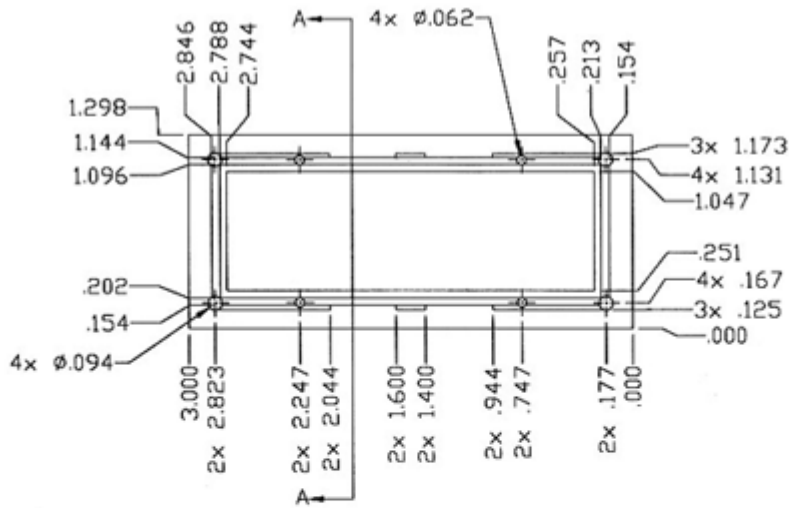

BEZEL LENS DRAWING "610210"

Rev.	Description	Date	By	
	Tolerance Except as noted	Drawn By A-D	PRD Products, Inc. 1217 Laurel Avenue St. Paul, MN 55104 612.645.9428	
	Fract. $\pm 1/64$ "	Date 11/30/97		
	2Pic Dec ± 0.01 "	App'd	Title	
	3Pic Dec ± 0.005 "	Date	BEZEL, MEDIUM	
	4Pic Dec ± 0.0005 "		Material	
	Angular $\pm .5$ "		Part No.	
Size A	Sheet 1 of 1	Scale 1.25:1	Black HIPS	6102010