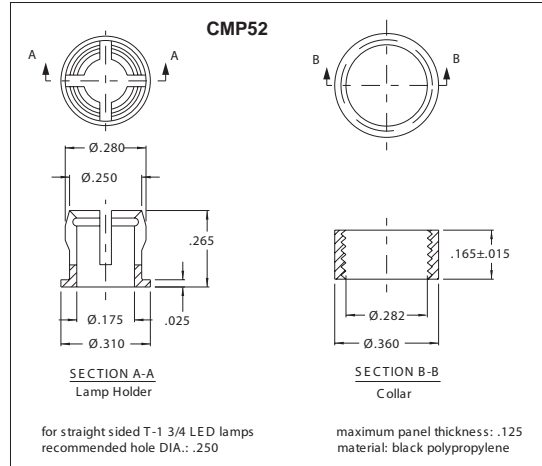

Panel Mounting Accessories for LED Lamps

All dimensions in inches.

Chicago Miniature Lamp reserves the right to make specification revisions that enhance the design and/or performance of the product