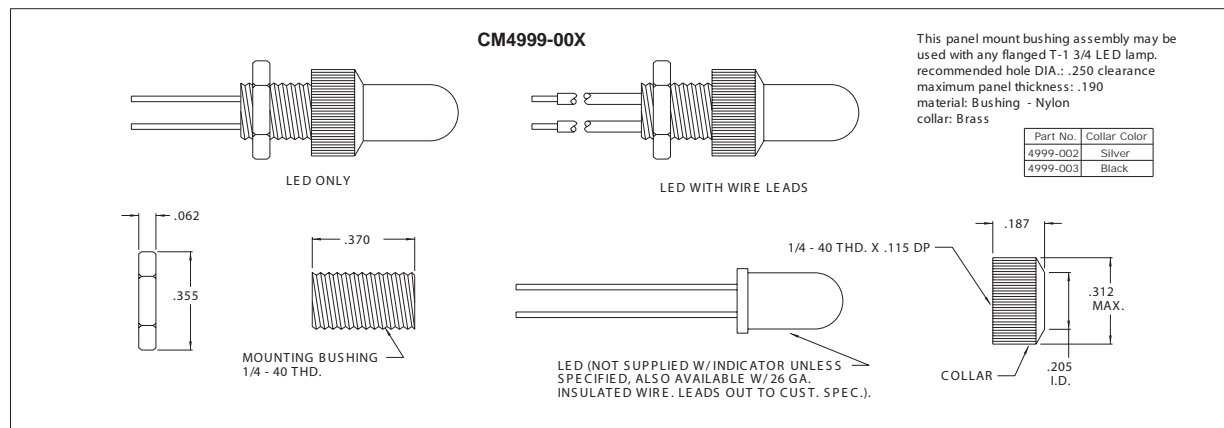

Panel Mounting Accessories for LED Lamps

All dimensions in inches.

Chicago Miniature Lamp reserves the right to make specification revisions that enhance the design and/or performance of the product