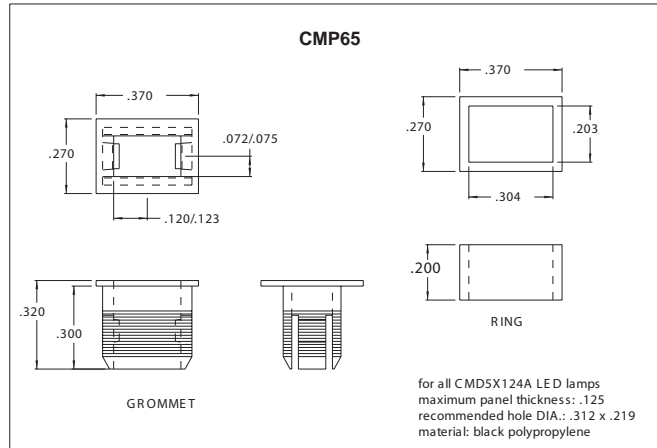

Panel Mounting Accessories for LED Lamps

All dimensions in inches.

Chicago Miniature Lamp reserves the right to make specification revisions that enhance the design and/or performance of the product