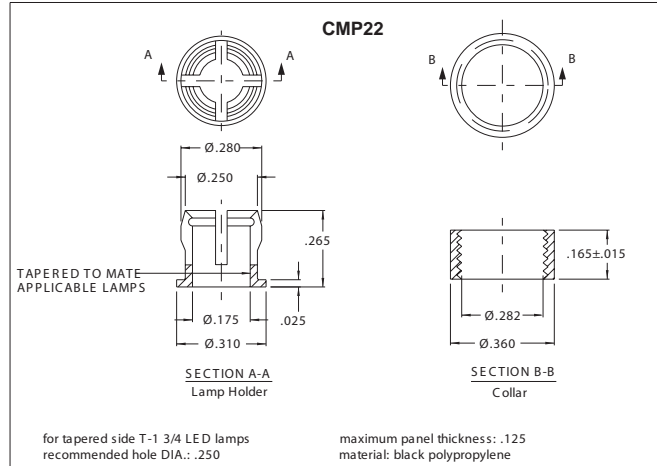

Panel Mounting Accessories for LED Lamps

All dimensions in inches.

Chicago Miniature Lamp reserves the right to make specification revisions that enhance the design and/or performance of the product