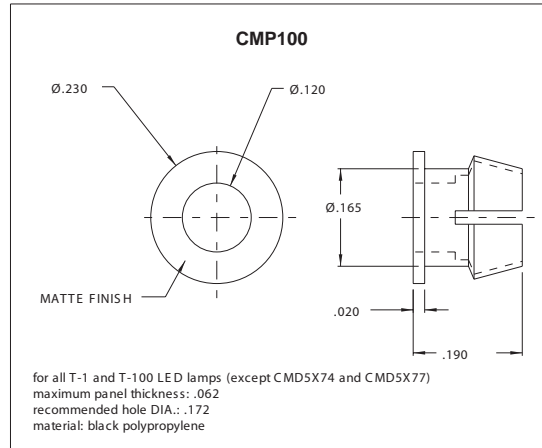

Panel Mounting Accessories for LED Lamps

All dimensions in inches.

Chicago Miniature Lamp reserves the right to make specification revisions that enhance the design and/or performance of the product