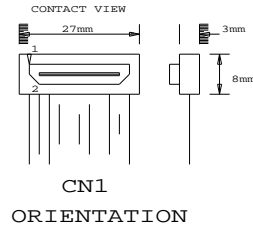

VERSION CHANGE NOTE:

PANEL SIDE

CONTROLLER SIDE

BLACK PLASTIC MOULDED

CONNECTION TABLE:

DF9-41S	HS1	01	02	03	04	05	06	07	08	09	10	11	12	13	14	15	16	17	18	19	20	21	22	23	24	25	26	27	28	29	30	31	32	33	34	35	36	37	38	39	40	41	HS1			
DF11-28DS	HS2	/	/	/	/	/	/	/	28	04	06	08	10	/	/	/	/	/	02	12	14	16	/	/	/	18	/	/	27	20	22	24	/	26	/	/	/	/	/	/	/	/	/	/	01	HS2
DF11-32DS	HS3	31	30	32	25	23	05	/	/	/	/	/	08	10	06	/	/	/	/	/	/	/	/	/	/	/	/	/	/	/	/	/	/	/	16	18	20	26	37	27	27	28	/	/	HS3	

P/N 4263116-00
PANEL CABLE: AC1024/V3/6880, 330mm

DIGITAL VIEW TECHNOLOGY
COPYRIGHT 2001, ALL RIGHTS RESERVED
CONFIDENTIAL

DRAWN BY: ADRIAN LEE

Title	PANEL CABLE: AC1024/V3/6880,330mm		
Size	Document Number		REV
B	(C:\...\DV\DV_CABLE\C6311600.SCH)		01
Date:	January 9, 2001	Sheet	1 of 1