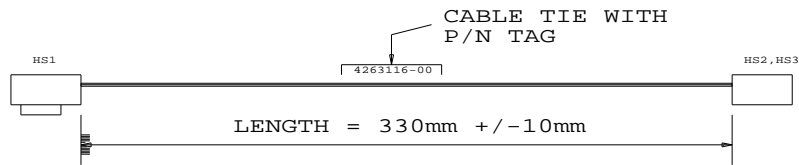

VERSION CHANGE NOTE:

PANEL SIDE

CONTROLLER SIDE

BLACK PLASTIC MOULDED

CONNECTION TABLE:

DF9-41S	HS1	01	02	03	04	05	06	07	08	09	10	11	12	13	14	15	16	17	18	19	20	21	22	23	24	25	26	27	28	29	30	31	32	33	34	35	36	37	38	39	40	41	HS1			
DF11-28DS	HS2	/	/	/	/	/	/	/	28	04	06	08	10	/	/	/	/	/	02	12	14	16	/	/	/	18	/	/	27	20	22	24	/	26	/	/	/	/	/	/	/	/	/	/	01	HS2
DF11-32DS	HS3	31	30	32	25	23	05	/	/	/	/	/	08	10	06	/	/	/	/	/	/	/	/	/	/	/	/	/	/	/	/	/	/	/	16	18	20	26	37	27	27	28	/	/	HS3	

P/N 4263116-00
PANEL CABLE: AC1024/V3/6880, 330mm

DIGITAL VIEW TECHNOLOGY
COPYRIGHT 2001, ALL RIGHTS RESERVED
CONFIDENTIAL

DRAWN BY: ADRIAN LEE

Title	PANEL CABLE: AC1024/V3/6880,330mm		
Size	Document Number		REV
B	(C:\...\DV\DV_CABLE\C6311600.SCH)		01
Date:	January 9, 2001	Sheet	1 of 1