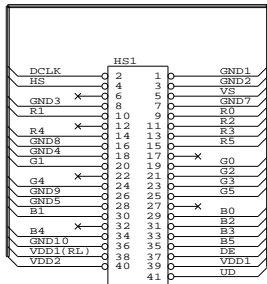

VERSION CHANGE NOTE:

PANEL SIDE

CONTROLLER SIDE

BLACK PLASTIC MOULDED

CONNECTION TABLE:

DF9-41S	HS1	01	02	03	04	05	06	07	08	09	10	11	12	13	14	15	16	17	18	19	20	21	22	23	24	25	26	27	28	29	30	31	32	33	34	35	36	37	38	39	40	41	HS1			
DF11-28DS	HS2	/	/	/	/	/	/	/	28	04	06	08	10	/	/	/	/	/	02	12	14	16	/	/	/	18	/	/	27	20	22	24	/	26	/	/	/	/	/	/	/	/	/	/	01	HS2
DF11-32DS	HS3	31	30	32	25	23	05	/	/	/	/	/	08	10	06	/	/	/	/	/	/	/	/	/	/	/	/	/	/	/	/	/	/	/	16	18	20	26	37	27	27	28	/	/	HS3	

P/N 4263116-00
PANEL CABLE: AC1024/V3/6880, 330mm

DIGITAL VIEW TECHNOLOGY
COPYRIGHT 2001, ALL RIGHTS RESERVED
CONFIDENTIAL

DRAWN BY: ADRIAN LEE

Title	PANEL CABLE: AC1024/V3/6880,330mm		
Size	Document Number		REV
B	(C:\...\DV\DV_CABLE\C6311600.SCH)		01
Date:	January 9, 2001	Sheet	1 of 1