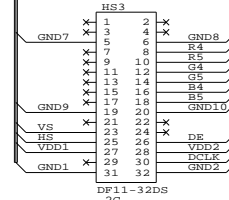

VERSION CHANGE NOTE:

PANEL SIDE

CONTROLLER SIDE

BLACK PLASTIC MOULDED

CONNECTION TABLE:

DF9-41S	HS1	01	02	03	04	05	06	07	08	09	10	11	12	13	14	15	16	17	18	19	20	21	22	23	24	25	26	27	28	29	30	31	32	33	34	35	36	37	38	39	40	41	HS1			
DF11-28DS	HS2	/	/	/	/	/	/	/	28	04	06	08	10	/	/	/	/	/	02	12	14	16	/	/	/	18	/	/	27	20	22	24	/	26	/	/	/	/	/	/	/	/	/	/	01	HS2
DF11-32DS	HS3	31	30	32	25	23	05	/	/	/	/	/	08	10	06	/	/	/	/	/	/	/	/	/	/	/	/	/	/	/	/	/	/	/	16	18	20	26	37	27	27	28	/	/	HS3	

P/N 4263116-00
PANEL CABLE: AC1024/V3/6880, 330mm

DIGITAL VIEW TECHNOLOGY
COPYRIGHT 2001, ALL RIGHTS RESERVED
CONFIDENTIAL

DRAWN BY: ADRIAN LEE

Title	PANEL CABLE: AC1024/V3/6880,330mm		
Size	Document Number		REV
B	(C:\...\DV\DV_CABLE\C6311600.SCH)		01
Date:	January 9, 2001	Sheet	1 of 1