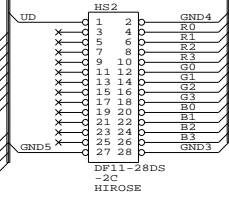

VERSION CHANGE NOTE:

PANEL SIDE

CONTROLLER SIDE

BLACK PLASTIC MOULDED

CONNECTION TABLE:

DF9-41S	HS1	01	02	03	04	05	06	07	08	09	10	11	12	13	14	15	16	17	18	19	20	21	22	23	24	25	26	27	28	29	30	31	32	33	34	35	36	37	38	39	40	41	HS1			
DF11-28DS	HS2	/	/	/	/	/	/	/	28	04	06	08	10	/	/	/	/	/	02	12	14	16	/	/	/	18	/	/	27	20	22	24	/	26	/	/	/	/	/	/	/	/	/	/	01	HS2
DF11-32DS	HS3	31	30	32	25	23	05	/	/	/	/	/	08	10	06	/	/	/	/	/	/	/	/	/	/	/	/	/	/	/	/	/	/	/	16	18	20	26	37	27	27	28	/	/	HS3	

P/N 4263116-00
PANEL CABLE: AC1024/V3/6880, 330mm

DIGITAL VIEW TECHNOLOGY
COPYRIGHT 2001, ALL RIGHTS RESERVED
CONFIDENTIAL

DRAWN BY: ADRIAN LEE

Title	PANEL CABLE: AC1024/V3/6880,330mm		
Size	Document Number		REV
B	(C:\...\DV\DV_CABLE\C6311600.SCH)		01
Date:	January 9, 2001	Sheet	1 of 1