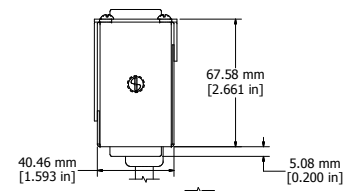

ASSEMBLY - VIEW FROM FRONT

ISOMETRIC VIEW

ASSEMBLY - VIEW FROM BOTTOM

ASSEMBLY - VIEW FROM FRONT

SECTION A-A

1583H12C1BKX	
Finish - Front - Black Painted Steel	Back - Black Painted Steel
Rated - 125 VAC, 60 Hz, 15 Amps	
Approvals - CSA Certified Standards C22.2 (No. 21-95, 42-99)	
- UL Recognized Standard UL1363	
Cord Length	
1583H12C1BKX - 6' Foot Twist Power Cord (NEMA L5-15P)	
1583H12D1BKX - 15' Foot Twist Power Cord (NEMA L5-15P)	