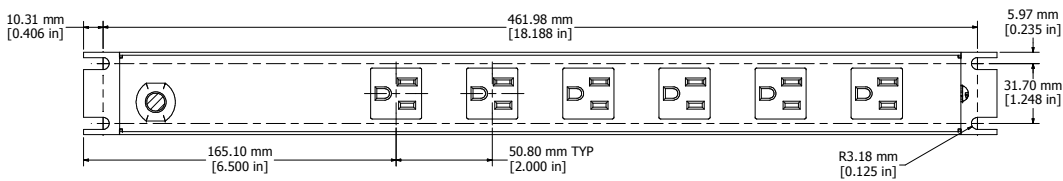

ASSEMBLY - VIEW FROM FRONT

ISOMETRIC VIEW

ASSEMBLY - VIEW FROM BOTTOM

ASSEMBLY - VIEW FROM FRONT

SECTION A-A

1583H12C1BKX	
Finish - Front - Black Painted Steel	Back - Black Painted Steel
Rated - 125 VAC, 60 Hz, 15 Amps	
Approvals - CSA Certified Standards C22.2 (No. 21-95, 42-99)	
- UL Recognized Standard UL1363	
Cord Length	
1583H12C1BKX - 6' Foot Twist Power Cord (NEMA L5-15P)	
1583H12D1BKX - 15' Foot Twist Power Cord (NEMA L5-15P)	