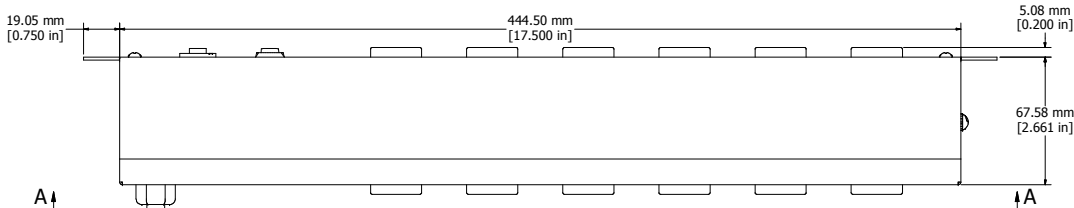

ASSEMBLY - VIEW FROM FRONT

ISOMETRIC VIEW

ASSEMBLY - VIEW FROM BOTTOM

ASSEMBLY - VIEW FROM FRONT

SECTION A-A

1583H12C1BKX	
Finish - Front - Black Painted Steel	Back - Black Painted Steel
Rated - 125 VAC, 60 Hz, 15 Amps	
Approvals - CSA Certified Standards C22.2 (No. 21-95, 42-99)	
- UL Recognized Standard UL1363	
Cord Length	
1583H12C1BKX - 6' Foot Twist Power Cord (NEMA L5-15P)	
1583H12D1BKX - 15' Foot Twist Power Cord (NEMA L5-15P)	