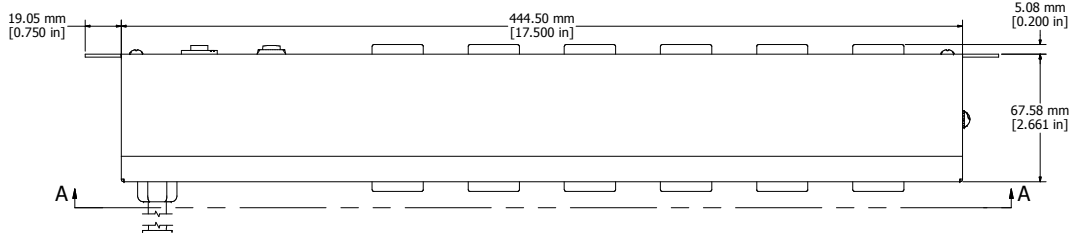

ASSEMBLY - VIEW FROM FRONT

ISOMETRIC VIEW

ASSEMBLY - VIEW FROM BOTTOM

ASSEMBLY - VIEW FROM SIDE

SECTION A-A

1583H12A1BKX	
Finish - Front - Black Painted Steel	Back - Black Painted Steel
Rated - 125 VAC, 60 Hz, 15 Amps	
Approvals - CSA Certified Standards C22.2 (No. 21-95, 42-99)	
- UL Recognized Standard UL1363	
Cord Length	
1583H12A1BKX - 6' Foot Power Cord (NEMA 5-15P)	
1583H12B1BKX - 15' Foot Power Cord (NEMA 5-15P)	