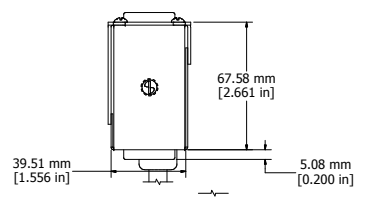

ASSEMBLY - VIEW FROM FRONT

ISOMETRIC VIEW

ASSEMBLY - VIEW FROM BOTTOM

ASSEMBLY - VIEW FROM SIDE

SECTION A-A

1583H12A1BKX	
Finish - Front - Black Painted Steel	Back - Black Painted Steel
Rated - 125 VAC, 60 Hz, 15 Amps	
Approvals - CSA Certified Standards C22.2 (No. 21-95, 42-99)	
- UL Recognized Standard UL1363	
Cord Length	
1583H12A1BKX - 6' Foot Power Cord (NEMA 5-15P)	
1583H12B1BKX - 15' Foot Power Cord (NEMA 5-15P)	