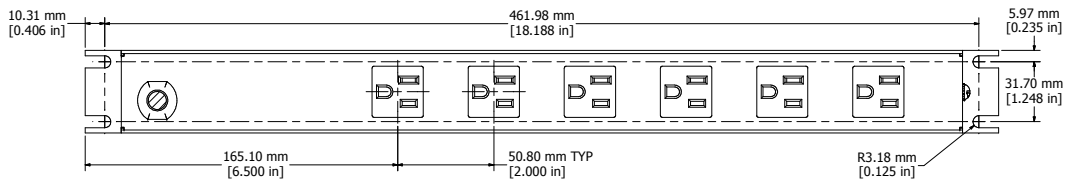

ASSEMBLY - VIEW FROM FRONT

ISOMETRIC VIEW

ASSEMBLY - VIEW FROM BOTTOM

ASSEMBLY - VIEW FROM SIDE

SECTION A-A

1583H12A1BKX	
Finish - Front - Black Painted Steel	Back - Black Painted Steel
Rated - 125 VAC, 60 Hz, 15 Amps	
Approvals - CSA Certified Standards C22.2 (No. 21-95, 42-99)	
- UL Recognized Standard UL1363	
Cord Length	
1583H12A1BKX - 6' Foot Power Cord (NEMA 5-15P)	
1583H12B1BKX - 15' Foot Power Cord (NEMA 5-15P)	