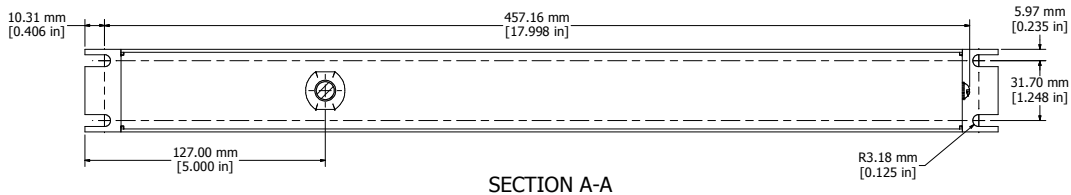

ISOMETRIC VIEW

1582H6A1BKRA
Finish - Front - Black Painted Steel
Back - Black Painted Steel
Rated - 125 VAC, 60 Hz, 15 Amps
Approvals - CSA Certified Standards C22.2 (No. 21-95, 42-99)
- UL Recognized Standard UL1363
Cord Length
1582H6A1BKRA - 6' Foot Power Cord (NEMA 5-15P)
1582H6B1BKRA - 15' Foot Power Cord (NEMA 5-15P)