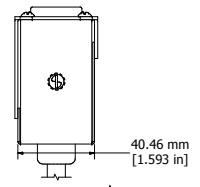

ISOMETRIC VIEW

1582H6A1BKRA
Finish - Front - Black Painted Steel
Back - Black Painted Steel
Rated - 125 VAC, 60 Hz, 15 Amps
Approvals - CSA Certified Standards C22.2 (No. 21-95, 42-99)
- UL Recognized Standard UL1363
Cord Length
1582H6A1BKRA - 6' Foot Power Cord (NEMA 5-15P)
1582H6B1BKRA - 15' Foot Power Cord (NEMA 5-15P)