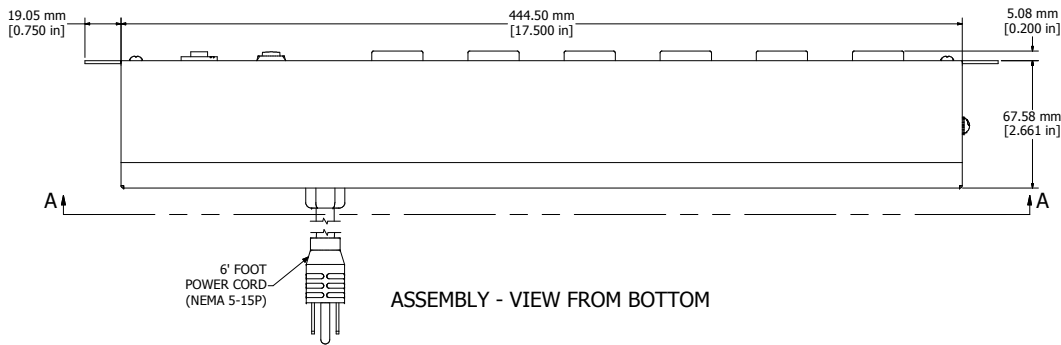

ISOMETRIC VIEW

1582H6A1BKRA
Finish - Front - Black Painted Steel
Back - Black Painted Steel
Rated - 125 VAC, 60 Hz, 15 Amps
Approvals - CSA Certified Standards C22.2 (No. 21-95, 42-99)
- UL Recognized Standard UL1363
Cord Length
1582H6A1BKRA - 6' Foot Power Cord (NEMA 5-15P)
1582H6B1BKRA - 15' Foot Power Cord (NEMA 5-15P)