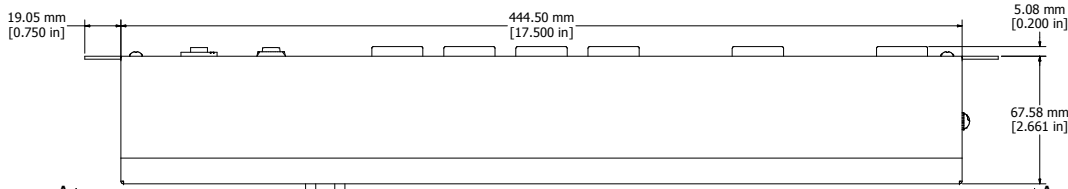

ASSEMBLY - VIEW FROM FRONT

ISOMETRIC VIEW

ASSEMBLY - VIEW FROM SIDE

ASSEMBLY - VIEW FROM BOTTOM

SECTION A-A

1582H6C1BK
Finish - Front - Black Painted Steel
Back - Black Painted Steel
Rated - 125 VAC, 60 Hz, 15 Amps
Approvals - CSA Certified Standards C22.2 (No. 21-95, 42-99)
- UL Recognized Standard UL1363
Colours & Cord Length
1582H6C1BK - Black w/ 6' Foot Twist Power Cord (NEMA L5-15P)
1582H6C1 - ASA 61 Grey w/ 6' Foot Twist Power Cord (NEMA L5-15P)
1582H6D1BK - Black w/ 15' Foot Twist Power Cord (NEMA L5-15P)
1582H6D1 - ASA 61 Grey w/ 15' Foot Twist Power Cord (NEMA L5-15P)