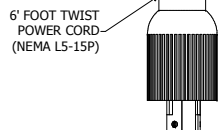

ASSEMBLY - VIEW FROM FRONT

ISOMETRIC VIEW

ASSEMBLY - VIEW FROM SIDE

ASSEMBLY - VIEW FROM BOTTOM

SECTION A-A

1582H6C1BK
Finish - Front - Black Painted Steel
Back - Black Painted Steel
Rated - 125 VAC, 60 Hz, 15 Amps
Approvals - CSA Certified Standards C22.2 (No. 21-95, 42-99)
- UL Recognized Standard UL1363
Colours & Cord Length
1582H6C1BK - Black w/ 6' Foot Twist Power Cord (NEMA L5-15P)
1582H6C1 - ASA 61 Grey w/ 6' Foot Twist Power Cord (NEMA L5-15P)
1582H6D1BK - Black w/ 15' Foot Twist Power Cord (NEMA L5-15P)
1582H6D1 - ASA 61 Grey w/ 15' Foot Twist Power Cord (NEMA L5-15P)