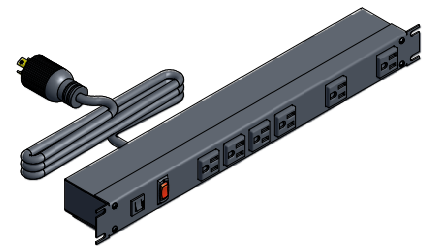

ASSEMBLY - VIEW FROM FRONT

ISOMETRIC VIEW

ASSEMBLY - VIEW FROM SIDE

ASSEMBLY - VIEW FROM BOTTOM

SECTION A-A

1582H6C1BK
Finish - Front - Black Painted Steel
Back - Black Painted Steel
Rated - 125 VAC, 60 Hz, 15 Amps
Approvals - CSA Certified Standards C22.2 (No. 21-95, 42-99)
- UL Recognized Standard UL1363
Colours & Cord Length
1582H6C1BK - Black w/ 6' Foot Twist Power Cord (NEMA L5-15P)
1582H6C1 - ASA 61 Grey w/ 6' Foot Twist Power Cord (NEMA L5-15P)
1582H6D1BK - Black w/ 15' Foot Twist Power Cord (NEMA L5-15P)
1582H6D1 - ASA 61 Grey w/ 15' Foot Twist Power Cord (NEMA L5-15P)