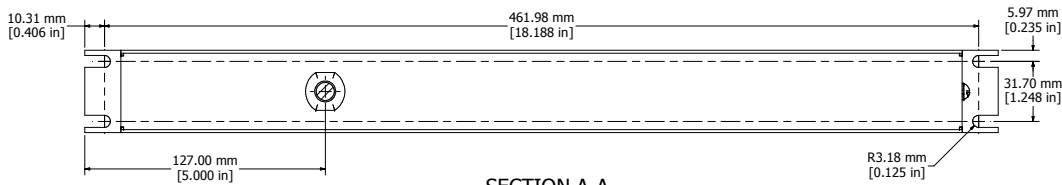

ASSEMBLY - VIEW FROM FRONT

ISOMETRIC VIEW

ASSEMBLY - VIEW FROM SIDE

ASSEMBLY - VIEW FROM BOTTOM

SECTION A-A

1582H6C1BK
Finish - Front - Black Painted Steel
Back - Black Painted Steel
Rated - 125 VAC, 60 Hz, 15 Amps
Approvals - CSA Certified Standards C22.2 (No. 21-95, 42-99)
- UL Recognized Standard UL1363
Colours & Cord Length
1582H6C1BK - Black w/ 6' Foot Twist Power Cord (NEMA L5-15P)
1582H6C1 - ASA 61 Grey w/ 6' Foot Twist Power Cord (NEMA L5-15P)
1582H6D1BK - Black w/ 15' Foot Twist Power Cord (NEMA L5-15P)
1582H6D1 - ASA 61 Grey w/ 15' Foot Twist Power Cord (NEMA L5-15P)