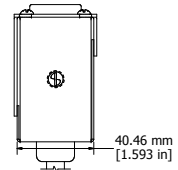

ASSEMBLY - VIEW FROM FRONT

ISOMETRIC VIEW

ASSEMBLY - VIEW FROM SIDE

ASSEMBLY - VIEW FROM BOTTOM

SECTION A-A

1582H6C1BK
Finish - Front - Black Painted Steel
Back - Black Painted Steel
Rated - 125 VAC, 60 Hz, 15 Amps
Approvals - CSA Certified Standards C22.2 (No. 21-95, 42-99)
- UL Recognized Standard UL1363
Colours & Cord Length
1582H6C1BK - Black w/ 6' Foot Twist Power Cord (NEMA L5-15P)
1582H6C1 - ASA 61 Grey w/ 6' Foot Twist Power Cord (NEMA L5-15P)
1582H6D1BK - Black w/ 15' Foot Twist Power Cord (NEMA L5-15P)
1582H6D1 - ASA 61 Grey w/ 15' Foot Twist Power Cord (NEMA L5-15P)