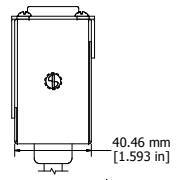

ISOMETRIC VIEW

ASSEMBLY - VIEW FROM SIDE

<b>1582T6C1BK</b>
Finish - Front - Black Painted Steel
Back - Black Painted Steel
Rated - 125 VAC, 60 Hz, 15 Amps
Approvals - CSA Certified Standards C22.2 (No. 21-95, 42-99)
- UL Recognized Standard UL1363
<b>Colours &amp; Cord Length</b>
1582T6C1BK - Black w/ 6' Foot Twist Power Cord (NEMA L5-15P)
1582T6C1 - ASA 61 Grey w/ 6' Foot Twist Power Cord (NEMA L5-15P)
1582T6D1BK - Black w/ 15' Foot Twist Power Cord (NEMA L5-15P)
1582T6D1 - ASA 61 Grey w/ 15' Foot Twist Power Cord (NEMA L5-15P)