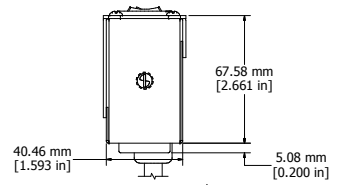

ASSEMBLY - VIEW FROM FRONT

ISOMETRIC VIEW

ASSEMBLY - VIEW FROM BOTTOM

ASSEMBLY - VIEW FROM SIDE

SECTION A-A

1583H6A1BKRA	
Finish - Front - Black Painted Steel	
Back - Black Painted Steel	
Rated - 125 VAC, 60 Hz, 15 Amps	
Approvals - CSA Certified Standards C22.2 (No. 21-95, 42-99)	
- UL Recognized Standard UL1363	
Cord Length	
1583H6A1BKRA - 6' Foot Power Cord (NEMA 5-15P)	
1583H6B1BKRA - 15' Foot Power Cord (NEMA 5-15P)	