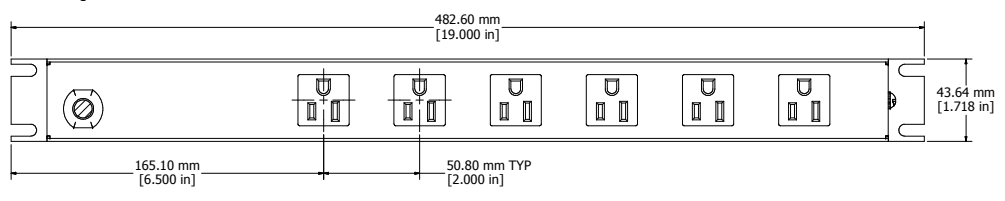

ASSEMBLY - VIEW FROM FRONT

ISOMETRIC VIEW

ASSEMBLY - VIEW FROM BOTTOM

ASSEMBLY - VIEW FROM SIDE

SECTION A-A

1583H6A1BKRA	
Finish - Front - Black Painted Steel	
Back - Black Painted Steel	
Rated - 125 VAC, 60 Hz, 15 Amps	
Approvals - CSA Certified Standards C22.2 (No. 21-95, 42-99)	
- UL Recognized Standard UL1363	
Cord Length	
1583H6A1BKRA - 6' Foot Power Cord (NEMA 5-15P)	
1583H6B1BKRA - 15' Foot Power Cord (NEMA 5-15P)	