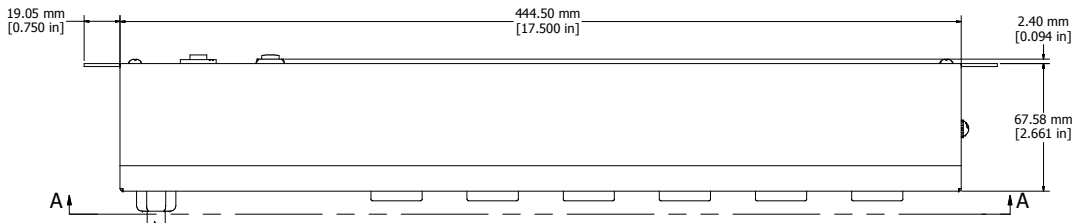

ASSEMBLY - VIEW FROM FRONT

ISOMETRIC VIEW

ASSEMBLY - VIEW FROM BOTTOM

ASSEMBLY - VIEW FROM SIDE

SECTION A-A

1583H6A1BKRA	
Finish - Front - Black Painted Steel	
Back - Black Painted Steel	
Rated - 125 VAC, 60 Hz, 15 Amps	
Approvals - CSA Certified Standards C22.2 (No. 21-95, 42-99)	
- UL Recognized Standard UL1363	
Cord Length	
1583H6A1BKRA - 6' Foot Power Cord (NEMA 5-15P)	
1583H6B1BKRA - 15' Foot Power Cord (NEMA 5-15P)	