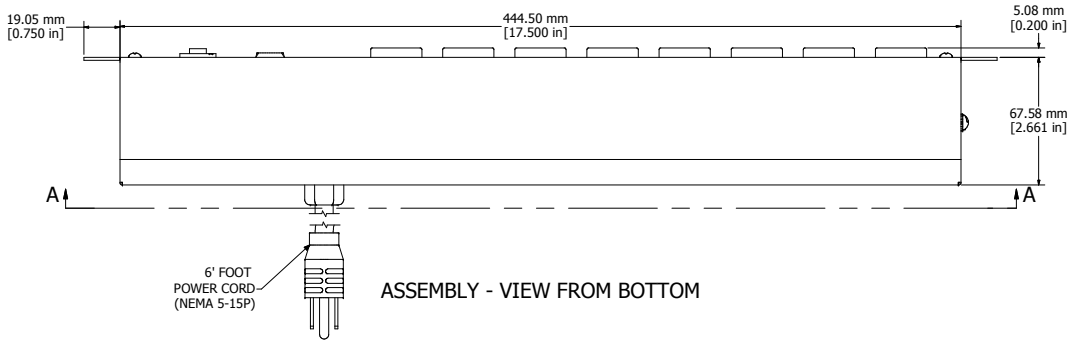

ASSEMBLY - VIEW FROM FRONT

ISOMETRIC VIEW

ASSEMBLY - VIEW FROM BOTTOM

ASSEMBLY - VIEW FROM SIDE

SECTION A-A

1582T8A1BK	
Finish - Front -	Black Painted Steel
Back -	Black Painted Steel
Rated -	125 VAC, 60 Hz., 15 Amps
Approvals -	CSA Certified Standards C22.2 (No. 21-95, 42-99)
	- UL Recognized Standard UL1363
Colours & Cord Length	
1582T8A1BK -	Black w/ 6' Foot Power Cord (NEMA 5-15P)
1582T8A1 -	ASA 61 Grey w/ 6' Foot Power Cord (NEMA 5-15P)
1582T8B1BK -	Black w/ 15' Foot Power Cord (NEMA 5-15P)
1582T8B1 -	ASA 61 Grey w/ 15' Foot Power Cord (NEMA 5-15P)