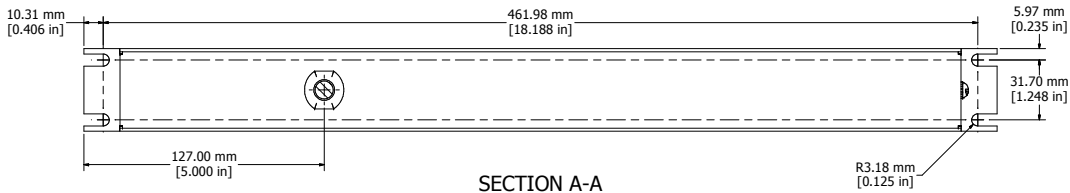

ASSEMBLY - VIEW FROM FRONT

ISOMETRIC VIEW

ASSEMBLY - VIEW FROM BOTTOM

ASSEMBLY - VIEW FROM SIDE

SECTION A-A

1582T8A1BK	
Finish - Front -	Black Painted Steel
Back -	Black Painted Steel
Rated -	125 VAC, 60 Hz., 15 Amps
Approvals -	CSA Certified Standards C22.2 (No. 21-95, 42-99)
	- UL Recognized Standard UL1363
Colours & Cord Length	
1582T8A1BK -	Black w/ 6' Foot Power Cord (NEMA 5-15P)
1582T8A1 -	ASA 61 Grey w/ 6' Foot Power Cord (NEMA 5-15P)
1582T8B1BK -	Black w/ 15' Foot Power Cord (NEMA 5-15P)
1582T8B1 -	ASA 61 Grey w/ 15' Foot Power Cord (NEMA 5-15P)