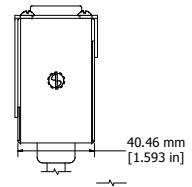

ASSEMBLY - VIEW FROM FRONT

ISOMETRIC VIEW

ASSEMBLY - VIEW FROM BOTTOM

ASSEMBLY - VIEW FROM SIDE

SECTION A-A

1582T8A1BK	
Finish - Front -	Black Painted Steel
Back -	Black Painted Steel
Rated -	125 VAC, 60 Hz., 15 Amps
Approvals -	CSA Certified Standards C22.2 (No. 21-95, 42-99)
	- UL Recognized Standard UL1363
Colours & Cord Length	
1582T8A1BK -	Black w/ 6' Foot Power Cord (NEMA 5-15P)
1582T8A1 -	ASA 61 Grey w/ 6' Foot Power Cord (NEMA 5-15P)
1582T8B1BK -	Black w/ 15' Foot Power Cord (NEMA 5-15P)
1582T8B1 -	ASA 61 Grey w/ 15' Foot Power Cord (NEMA 5-15P)