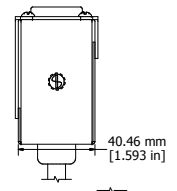

ASSEMBLY - VIEW FROM FRONT

ISOMETRIC VIEW

ASSEMBLY - VIEW FROM BOTTOM

ASSEMBLY - VIEW FROM SIDE

SECTION A-A

1582T6A1BK	
Finish - Front -	Black Painted Steel
Back -	Black Painted Steel
Rated -	125 VAC, 60 Hz, 15 Amps
Approvals -	CSA Certified Standards C22.2 (No. 21-95, 42-99)
	- UL Recognized Standard UL1363
Colours & Cord Length	
1582T6A1BK -	Black w/ 6' Foot Power Cord (NEMA 5-15P)
1582T6A1 -	ASA 61 Grey w/ 6' Foot Power Cord (NEMA 5-15P)
1582T6B1BK -	Black w/ 15' Foot Power Cord (NEMA 5-15P)
1582T6B1 -	ASA 61 Grey w/ 15' Foot Power Cord (NEMA 5-15P)