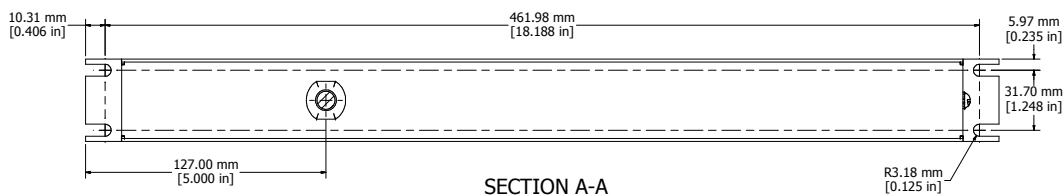

ASSEMBLY - VIEW FROM FRONT

ISOMETRIC VIEW

ASSEMBLY - VIEW FROM BOTTOM

ASSEMBLY - VIEW FROM SIDE

SECTION A-A

1582T6A1BK	
Finish - Front -	Black Painted Steel
Back -	Black Painted Steel
Rated -	125 VAC, 60 Hz, 15 Amps
Approvals -	CSA Certified Standards C22.2 (No. 21-95, 42-99)
	- UL Recognized Standard UL1363
Colours & Cord Length	
1582T6A1BK -	Black w/ 6' Foot Power Cord (NEMA 5-15P)
1582T6A1 -	ASA 61 Grey w/ 6' Foot Power Cord (NEMA 5-15P)
1582T6B1BK -	Black w/ 15' Foot Power Cord (NEMA 5-15P)
1582T6B1 -	ASA 61 Grey w/ 15' Foot Power Cord (NEMA 5-15P)