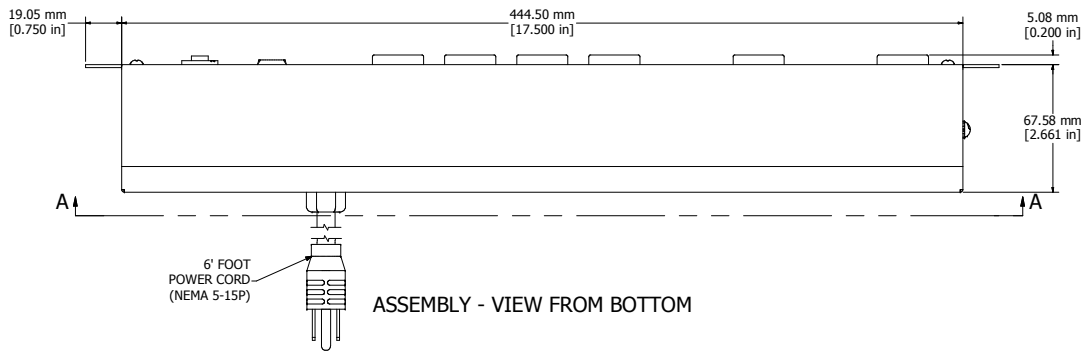

ASSEMBLY - VIEW FROM FRONT

ISOMETRIC VIEW

ASSEMBLY - VIEW FROM BOTTOM

ASSEMBLY - VIEW FROM SIDE

SECTION A-A

1582T6A1BK	
Finish - Front -	Black Painted Steel
Back -	Black Painted Steel
Rated -	125 VAC, 60 Hz, 15 Amps
Approvals -	CSA Certified Standards C22.2 (No. 21-95, 42-99)
	- UL Recognized Standard UL1363
Colours & Cord Length	
1582T6A1BK -	Black w/ 6' Foot Power Cord (NEMA 5-15P)
1582T6A1 -	ASA 61 Grey w/ 6' Foot Power Cord (NEMA 5-15P)
1582T6B1BK -	Black w/ 15' Foot Power Cord (NEMA 5-15P)
1582T6B1 -	ASA 61 Grey w/ 15' Foot Power Cord (NEMA 5-15P)