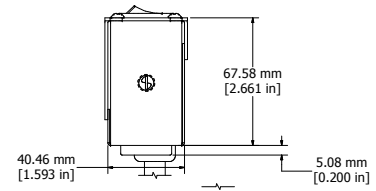

ISOMETRIC VIEW

ASSEMBLY - VIEW FROM SIDE

1589T6F1BKRR	
Finish - Front - Black Painted Steel	Back - Black Painted Steel
Rated - 125 VAC, 60 Hz, 20 Amps	
Approvals - CSA Certified Standards C22.2 (No. 21-95, 42-99)	
- UL Recognized Standard UL1363	
Cord Length	
1589T6F1BKRR - 6' Foot Power Cord (NEMA 5-20P)	
1589T6G1BKRR - 15' Foot Power Cord (NEMA 5-20P)	