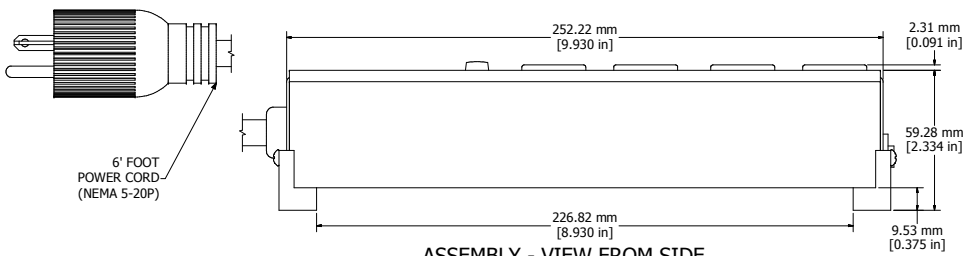

ASSEMBLY - VIEW FROM TOP

ISOMETRIC VIEW

ASSEMBLY - VIEW FROM SIDE

ASSEMBLY - VIEW FROM END

ASSEMBLY - VIEW FROM BOTTOM

<b>1589H4**</b>	
Finish - Top - Black Painted Steel	Bottom - Aluminum Extrusion
Rated - 120 VAC, 60 Hz, 20 Amps	
Approvals - CSA Certified Standards C22.2 (No. 21-95, 42-99)	
- UL Listed, Standard UL1363	
Cord Length	
1589H4F1 - 6' Foot Power Cord (NEMA 5-20P)	
1589H4G1 - 15' Foot Power Cord (NEMA 5-20P)	