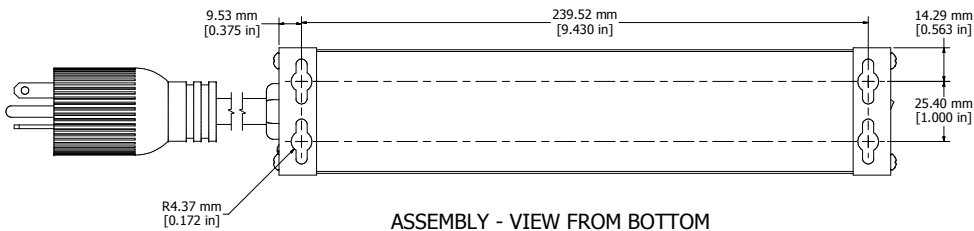

ASSEMBLY - VIEW FROM TOP

ISOMETRIC VIEW

ASSEMBLY - VIEW FROM SIDE

ASSEMBLY - VIEW FROM END

ASSEMBLY - VIEW FROM BOTTOM

<b>1589H4**</b>	
Finish - Top - Black Painted Steel	Bottom - Aluminum Extrusion
Rated - 120 VAC, 60 Hz, 20 Amps	
Approvals - CSA Certified Standards C22.2 (No. 21-95, 42-99)	
- UL Listed, Standard UL1363	
Cord Length	
1589H4F1 - 6' Foot Power Cord (NEMA 5-20P)	
1589H4G1 - 15' Foot Power Cord (NEMA 5-20P)	