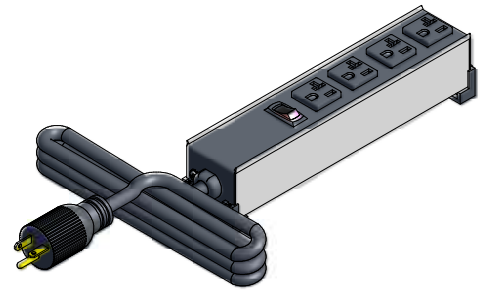

ASSEMBLY - VIEW FROM TOP

ISOMETRIC VIEW

ASSEMBLY - VIEW FROM SIDE

ASSEMBLY - VIEW FROM END

ASSEMBLY - VIEW FROM BOTTOM

<b>1589H4**</b>	
Finish - Top - Black Painted Steel	Bottom - Aluminum Extrusion
Rated - 120 VAC, 60 Hz, 20 Amps	
Approvals - CSA Certified Standards C22.2 (No. 21-95, 42-99)	
- UL Listed, Standard UL1363	
Cord Length	
1589H4F1 - 6' Foot Power Cord (NEMA 5-20P)	
1589H4G1 - 15' Foot Power Cord (NEMA 5-20P)	