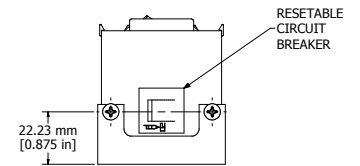

ASSEMBLY - VIEW FROM TOP

ISOMETRIC VIEW

ASSEMBLY - VIEW FROM SIDE

ASSEMBLY - VIEW FROM END

ASSEMBLY - VIEW FROM BOTTOM

<b>1589H4**</b>	
Finish - Top - Black Painted Steel	Bottom - Aluminum Extrusion
Rated - 120 VAC, 60 Hz, 20 Amps	
Approvals - CSA Certified Standards C22.2 (No. 21-95, 42-99)	
- UL Listed, Standard UL1363	
Cord Length	
1589H4F1 - 6' Foot Power Cord (NEMA 5-20P)	
1589H4G1 - 15' Foot Power Cord (NEMA 5-20P)	