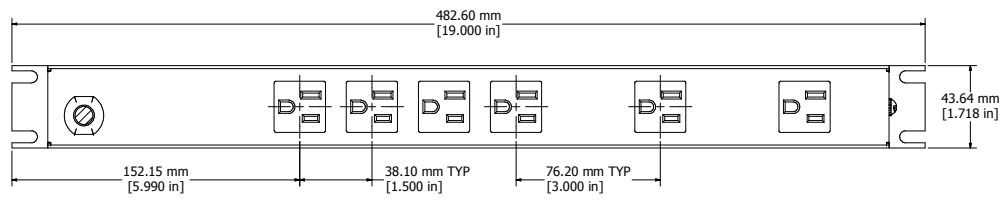

ASSEMBLY - VIEW FROM FRONT

ISOMETRIC VIEW

ASSEMBLY - VIEW FROM BOTTOM

ASSEMBLY - VIEW FROM SIDE

SECTION A-A

1583H6A1BK	
Finish - Front - Black Painted Steel	
Back - Black Painted Steel	
Rated - 125 VAC, 60 Hz, 15 Amps	
Approvals - CSA Certified Standards C22.2 (No. 21-95, 42-99)	
- UL Recognized Standard UL1363	
Colours & Cord Length	
1583H6A1BK - Black w/ 6' Foot Power Cord (NEMA 5-15P)	
1583H6A1- ASA 61 Grey w/ 6' Foot Power Cord (NEMA 5-15P)	
1583H6B1BK - Black w/ 15' Foot Power Cord (NEMA 5-15P)	
1583H6B1- ASA 61 Grey w/ 15' Foot Power Cord (NEMA 5-15P)	