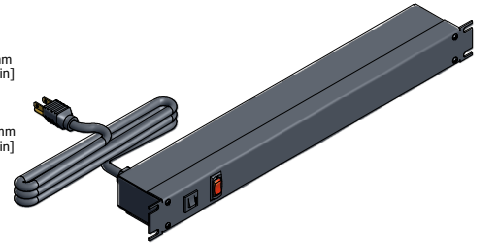

ASSEMBLY - VIEW FROM FRONT

ISOMETRIC VIEW

ASSEMBLY - VIEW FROM BOTTOM

ASSEMBLY - VIEW FROM SIDE

SECTION A-A

1583H6A1BK	
Finish - Front - Black Painted Steel	
Back - Black Painted Steel	
Rated - 125 VAC, 60 Hz, 15 Amps	
Approvals - CSA Certified Standards C22.2 (No. 21-95, 42-99)	
- UL Recognized Standard UL1363	
Colours & Cord Length	
1583H6A1BK - Black w/ 6' Foot Power Cord (NEMA 5-15P)	
1583H6A1- ASA 61 Grey w/ 6' Foot Power Cord (NEMA 5-15P)	
1583H6B1BK - Black w/ 15' Foot Power Cord (NEMA 5-15P)	
1583H6B1- ASA 61 Grey w/ 15' Foot Power Cord (NEMA 5-15P)	