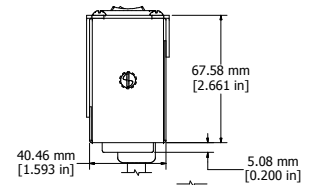

ASSEMBLY - VIEW FROM FRONT

ISOMETRIC VIEW

ASSEMBLY - VIEW FROM BOTTOM

ASSEMBLY - VIEW FROM SIDE

SECTION A-A

1583H6A1BK	
Finish - Front - Black Painted Steel	
Back - Black Painted Steel	
Rated - 125 VAC, 60 Hz, 15 Amps	
Approvals - CSA Certified Standards C22.2 (No. 21-95, 42-99)	
- UL Recognized Standard UL1363	
Colours & Cord Length	
1583H6A1BK - Black w/ 6' Foot Power Cord (NEMA 5-15P)	
1583H6A1- ASA 61 Grey w/ 6' Foot Power Cord (NEMA 5-15P)	
1583H6B1BK - Black w/ 15' Foot Power Cord (NEMA 5-15P)	
1583H6B1- ASA 61 Grey w/ 15' Foot Power Cord (NEMA 5-15P)	