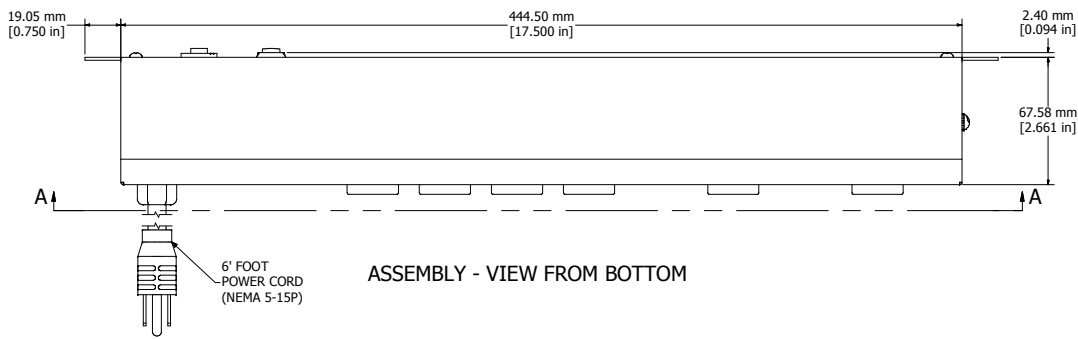

ASSEMBLY - VIEW FROM FRONT

ISOMETRIC VIEW

ASSEMBLY - VIEW FROM BOTTOM

ASSEMBLY - VIEW FROM SIDE

SECTION A-A

1583H6A1BK	
Finish - Front - Black Painted Steel	
Back - Black Painted Steel	
Rated - 125 VAC, 60 Hz, 15 Amps	
Approvals - CSA Certified Standards C22.2 (No. 21-95, 42-99)	
- UL Recognized Standard UL1363	
Colours & Cord Length	
1583H6A1BK - Black w/ 6' Foot Power Cord (NEMA 5-15P)	
1583H6A1- ASA 61 Grey w/ 6' Foot Power Cord (NEMA 5-15P)	
1583H6B1BK - Black w/ 15' Foot Power Cord (NEMA 5-15P)	
1583H6B1- ASA 61 Grey w/ 15' Foot Power Cord (NEMA 5-15P)	