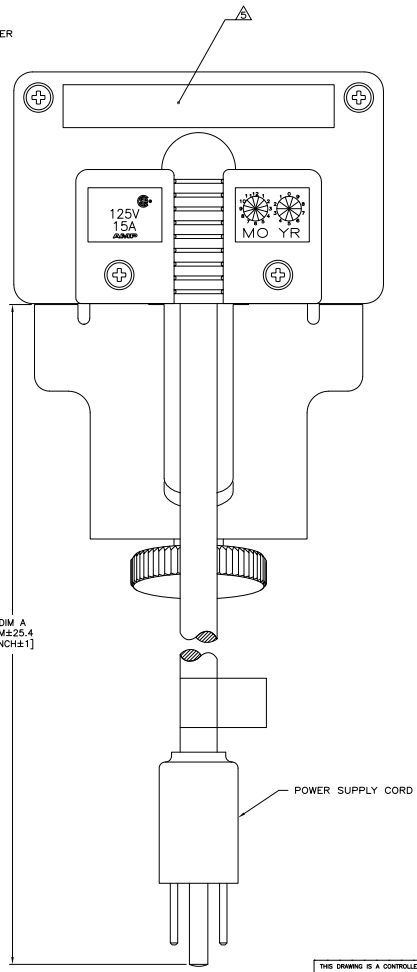

THIS DRAWING IS UNPUBLISHED. REPRODUCED FOR YOUR CONVENIENCE. ALL RIGHTS RESERVED.
© 2008 Tyco Electronics Corporation

REV	DATE	DESCRIPTION	BY	CHK	APP
J	REV-EC 0840-0192-04		28AAL2004	LH	LS
K	REV ADD 1/1.1/3/ECCO-08-030401		05DEC08	LH	FL
L	REV ECO-09-019614		27AUG09	LH	SJ
M	REV ECO-11-001929		31JAN11	JB	SJ

- ⚠ MATERIAL: HOUSING AND COVER - POLYCARBONATE MOLDING COMPOUND, 94V-0 RATED. SEE TABLE FOR COLOR.
  BRACKET - BLACK OXIDE COATED CARBON STEEL.
  THUMB SCREW - STEEL WITH A BLACK MOLDED KNOB.
  PROTECTIVE CAP - VINYL, BLACK.
  CONTACTS - COPPER ALLOY, TIN PLATED.
  BRACKET PAD - ADHESIVE BACKED RUBBER, BLACK.
2. DUPLEX IS RATED 125V, 15A.
- ⚠ REMOVAL OF PROTECTIVE CAP BEFORE INSTALLATION IS OPTIONAL.
4. ALL DIMENSIONS ARE MAXIMUM UNLESS OTHERWISE SPECIFIED.
- ⚠ THE PART NUMBER SHALL BE INK STAMPED ON BACK OF COVER WHERE INDICATED. SEE TABLE FOR PART NUMBER.
6. DIMENSIONS SHOWN IN BRACKETS [ ] ARE IN INCHES.

7620	300	BLACK	1-556222-3
2565	101	BLACK	556222-3