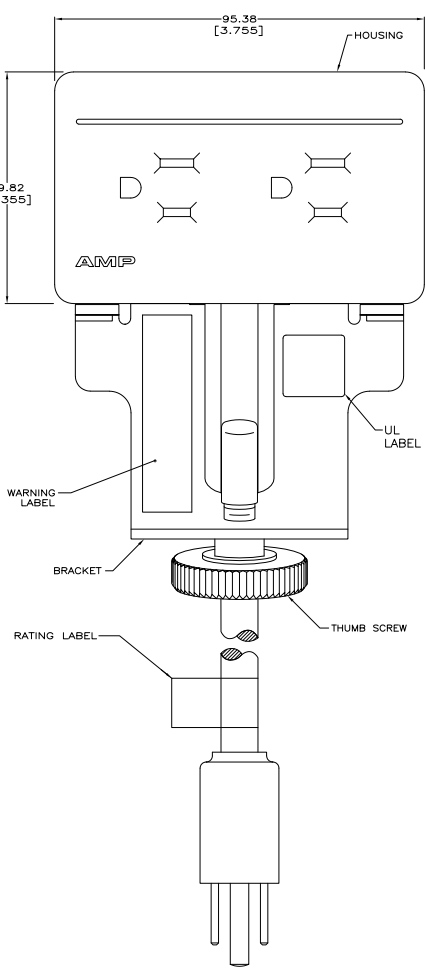

THIS DRAWING IS UNPUBLISHED. REPRODUCED FOR YOUR CONVENIENCE. ALL RIGHTS RESERVED.
© 2008 Tyco Electronics Corporation

REV	DATE	DESCRIPTION	BY	CHK	APP
J	REV-EC 0840-0192-04		28AAL2004	LH	LS
K	REV ADD 1/1.1/3/ECCO-08-030401		05DEC08	LH	FL
L	REV ECO-09-019614		27AUG09	LH	SJ
M	REV ECO-11-001929		31JAN11	JB	SJ

- ⚠ MATERIAL: HOUSING AND COVER - POLYCARBONATE MOLDING COMPOUND, 94V-0 RATED. SEE TABLE FOR COLOR.
  BRACKET - BLACK OXIDE COATED CARBON STEEL.
  THUMB SCREW - STEEL WITH A BLACK MOLDED KNOB.
  PROTECTIVE CAP - VINYL, BLACK.
  CONTACTS - COPPER ALLOY, TIN PLATED.
  BRACKET PAD - ADHESIVE BACKED RUBBER, BLACK.
2. DUPLEX IS RATED 125V, 15A.
- ⚠ REMOVAL OF PROTECTIVE CAP BEFORE INSTALLATION IS OPTIONAL.
4. ALL DIMENSIONS ARE MAXIMUM UNLESS OTHERWISE SPECIFIED.
- ⚠ THE PART NUMBER SHALL BE INK STAMPED ON BACK OF COVER WHERE INDICATED. SEE TABLE FOR PART NUMBER.
6. DIMENSIONS SHOWN IN BRACKETS [ ] ARE IN INCHES.

7620	300	BLACK	1-556222-3
2565	101	BLACK	556222-3